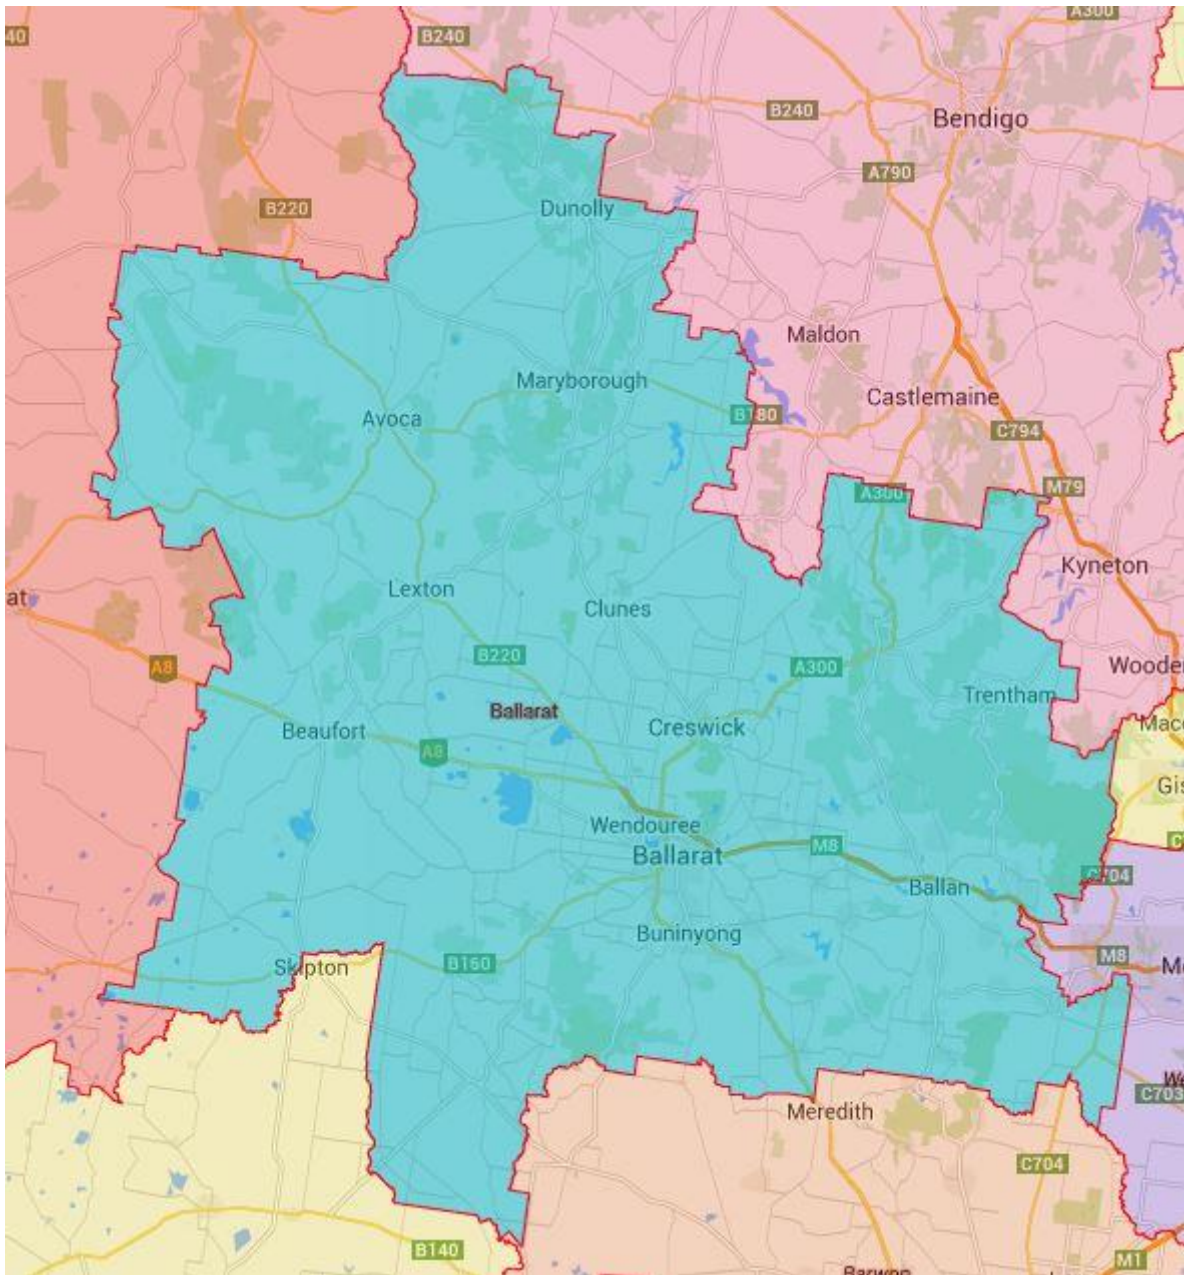

Detailed Map – Murray and South East

[Return to outcomes](#)

Detailed Map – North West Country SA

[Return to outcomes](#)

Detailed Map – Hobart and Southern Tasmania

[Return to outcomes](#)

Detailed Map – North and North Western Tasmania

[Return to outcomes](#)

Detailed Map – Ballarat

[Return to outcomes](#)

Detailed Map – Barwon

[Return to outcomes](#)

Detailed Map – Bendigo

[Return to outcomes](#)

Detailed Map – Gippsland