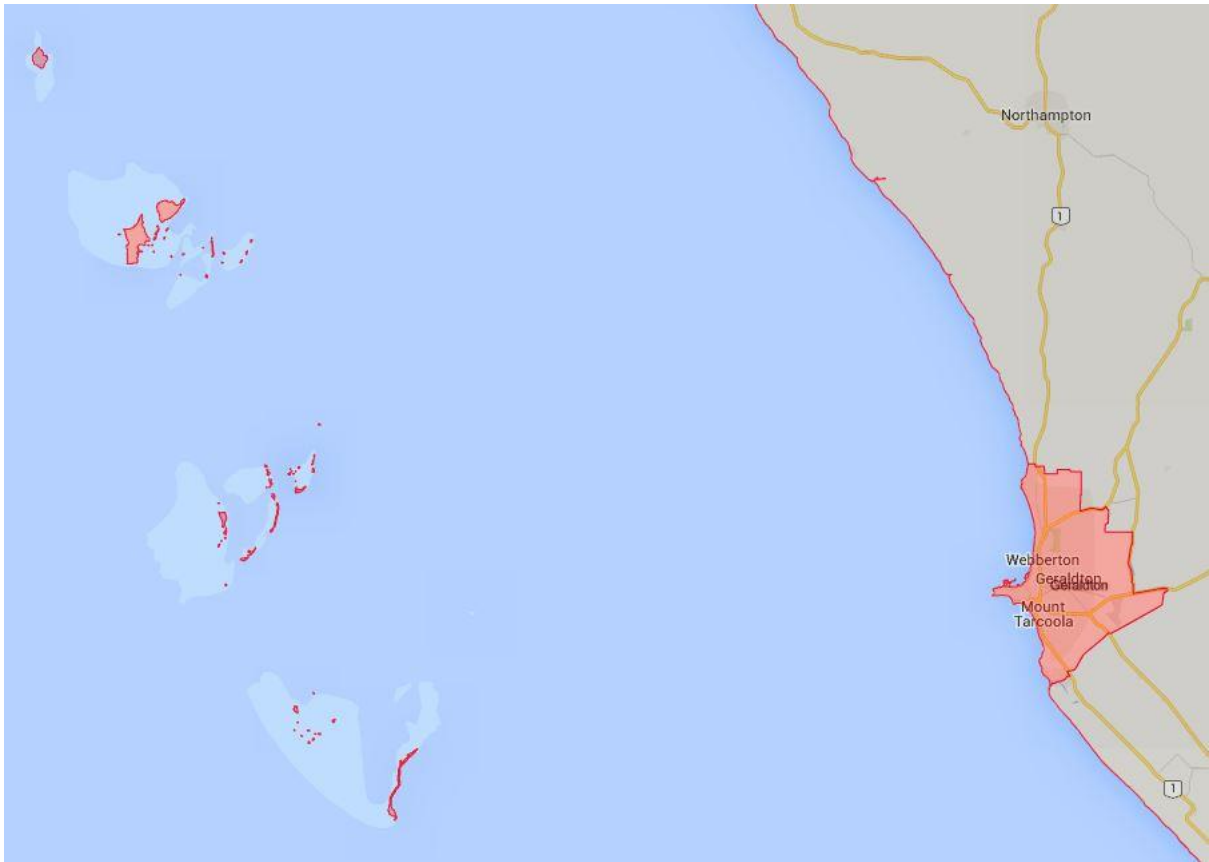

Detailed Map – North Western Melbourne

[Return to outcomes](#)

Detailed Map – South Coast of Victoria

[Return to outcomes](#)

Detailed Map – Western Melbourne

[Return to outcomes](#)

Detailed Map – Wimmera Mallee

[Return to outcomes](#)

Detailed Map – Broome

[Return to outcomes](#)

Detailed Map – Esperance

[Return to outcomes](#)

Detailed Map – Geraldton

[Return to outcomes](#)

Detailed Map – Great Southern – Wheatbelt

[Return to outcomes](#)

Detailed Map – Kalgoorlie

[Return to outcomes](#)

Detailed Map – Perth – North

[Return to outcomes](#)

Detailed Map – Perth – South

[Return to outcomes](#)

Detailed Map – South West WA