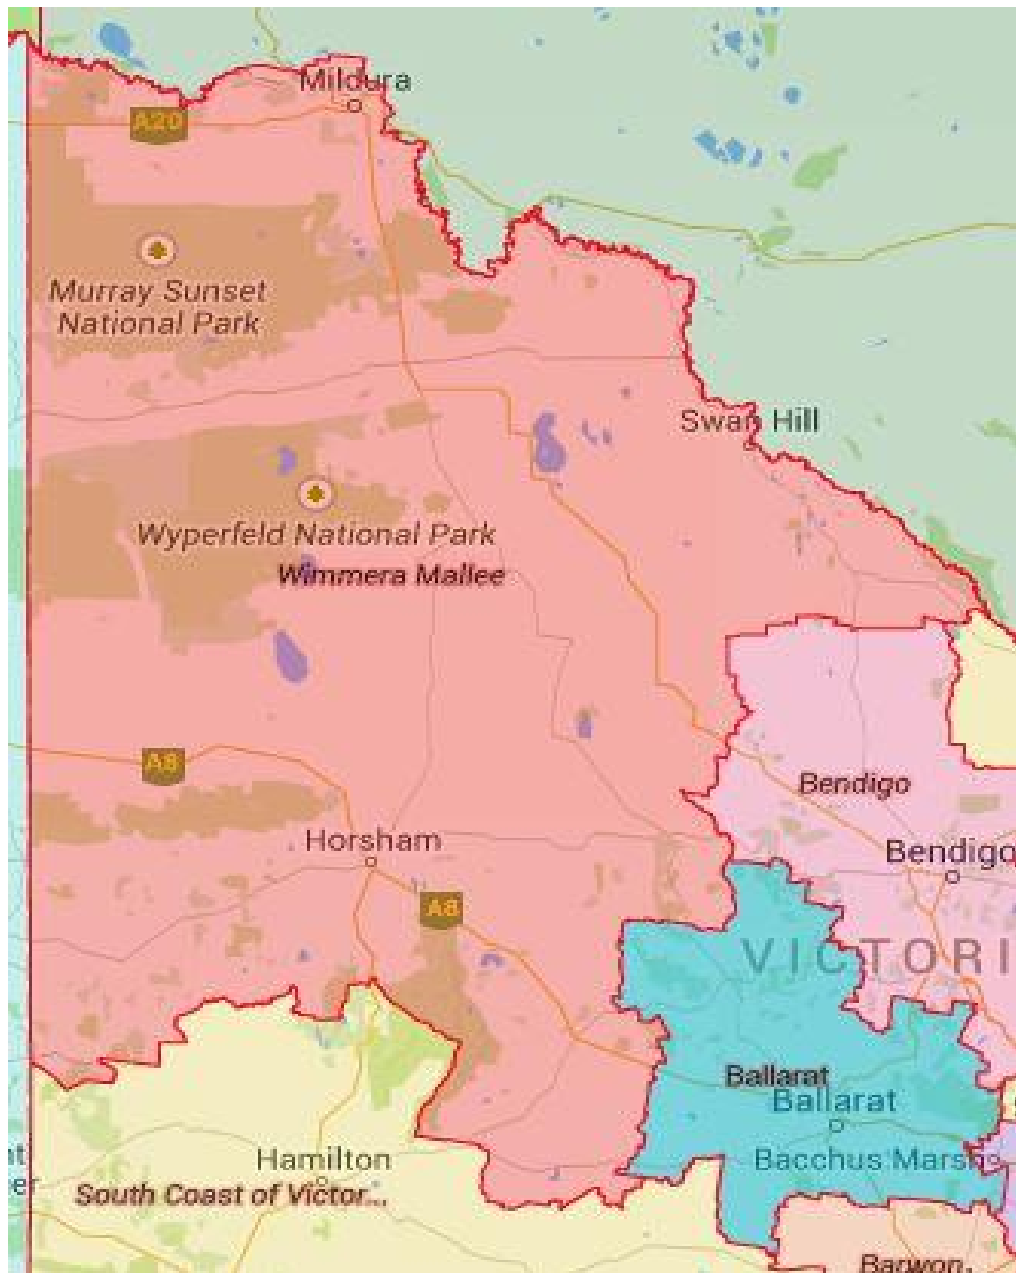

[Return to outcomes](#)

Detailed Map – Goulburn/Murray

[Return to outcomes](#)

Detailed Map – Inner Metropolitan Melbourne

[Return to outcomes](#)

Detailed Map – North Eastern Melbourne

[Return to outcomes](#)

Detailed Map – North Western Melbourne

[Return to outcomes](#)

Detailed Map – South Coast of Victoria

[Return to outcomes](#)

Detailed Map – Western Melbourne

[Return to outcomes](#)

Detailed Map – Wimmera Mallee

[Return to outcomes](#)

Detailed Map – Broome

[Return to outcomes](#)

Detailed Map – Esperance

[Return to outcomes](#)

Detailed Map – Geraldton

[Return to outcomes](#)

Detailed Map – Great Southern – Wheatbelt