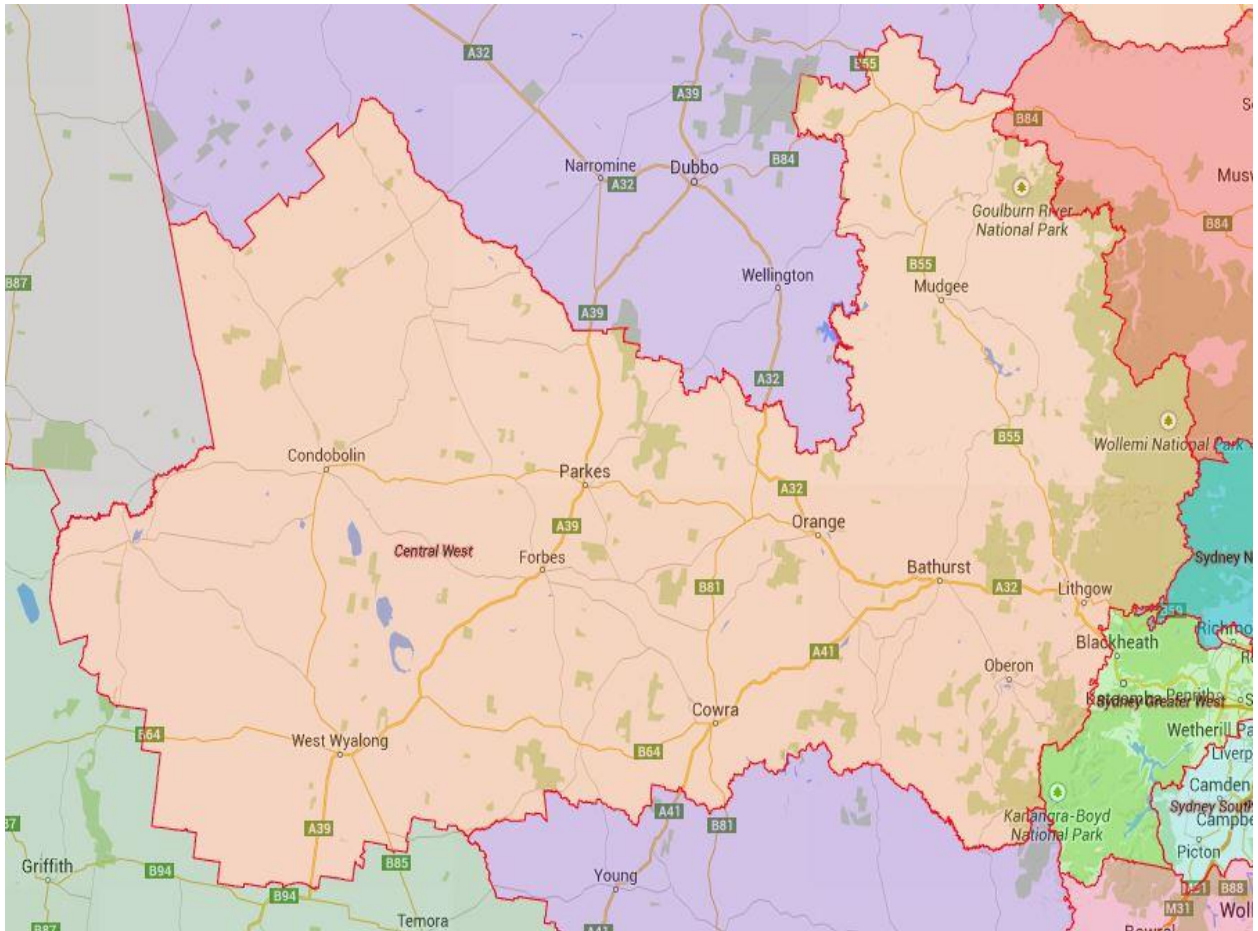

Detailed Map – Capital Region

[Return to outcomes](#)

Detailed Map – Central West

[Return to outcomes](#)

Detailed Map – Far West Orana (includes Broken Hill)

[Return to outcomes](#)

Detailed Map – Hunter

[Return to outcomes](#)