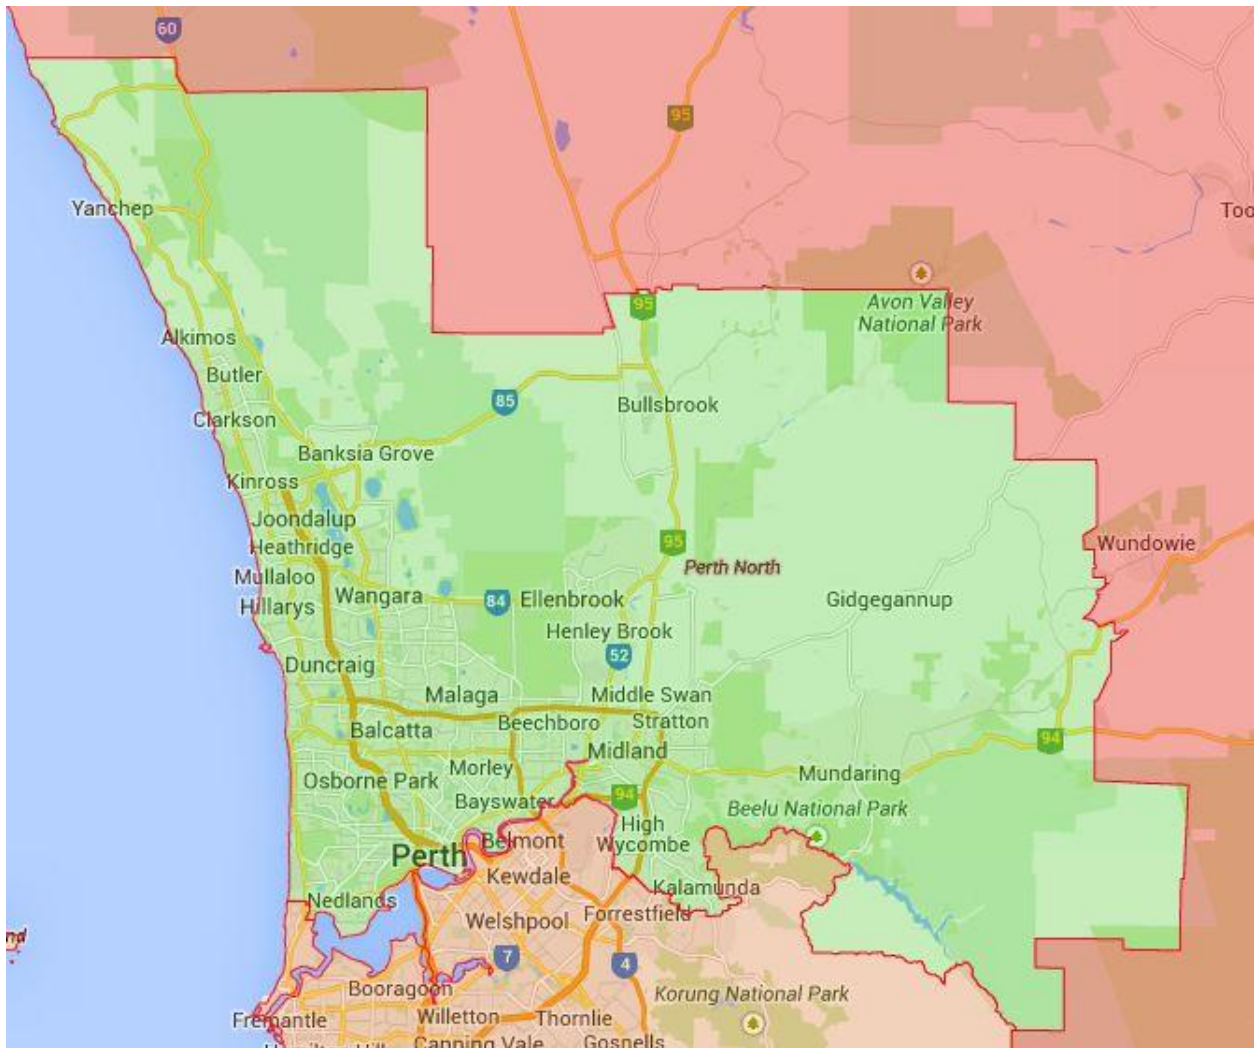

[Return to outcomes](#)

Detailed Map – Broome

[Return to outcomes](#)

Detailed Map – Esperance

[Return to outcomes](#)

Detailed Map – Geraldton

[Return to outcomes](#)

Detailed Map – Great Southern – Wheatbelt

[Return to outcomes](#)

Detailed Map – Kalgoorlie

[Return to outcomes](#)

Detailed Map – Perth – North

[Return to outcomes](#)

Detailed Map – Perth – South

[Return to outcomes](#)

Detailed Map – South West WA