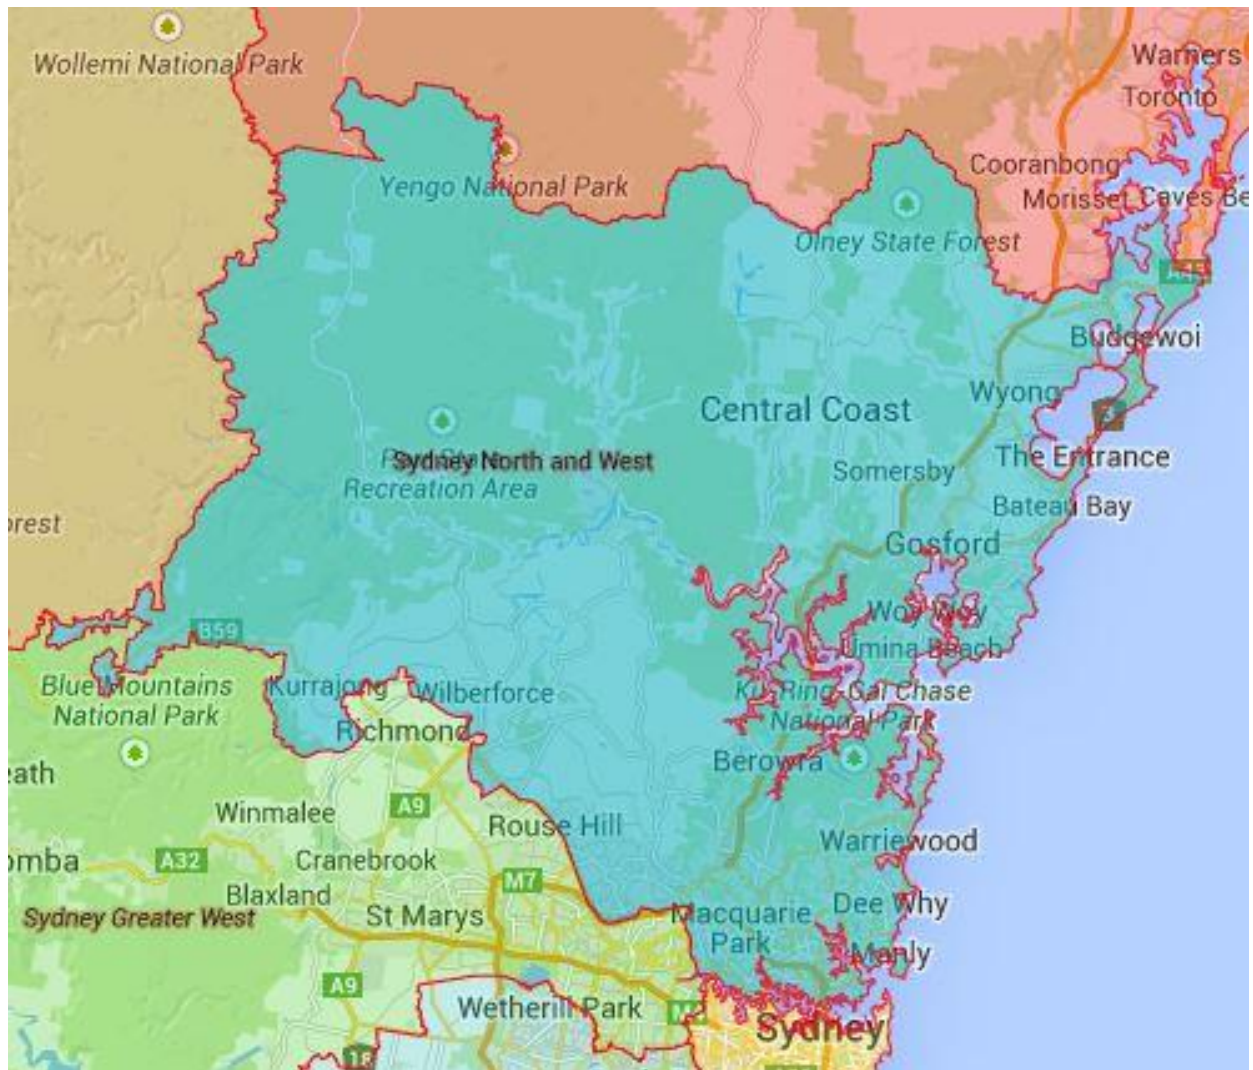

[Return to outcomes](#)

Detailed Map – North Coast

[Return to outcomes](#)

Detailed Map – Sydney East Metro

[Return to outcomes](#)

Detailed Map – Sydney Greater West

[Return to outcomes](#)

Detailed Map – Sydney North and West

[Return to outcomes](#)

Detailed Map – Sydney South West

[Return to outcomes](#)

Detailed Map – Darwin (includes Alice Springs)

[Return to outcomes](#)

Detailed Map – Brisbane South East

[Return to outcomes](#)