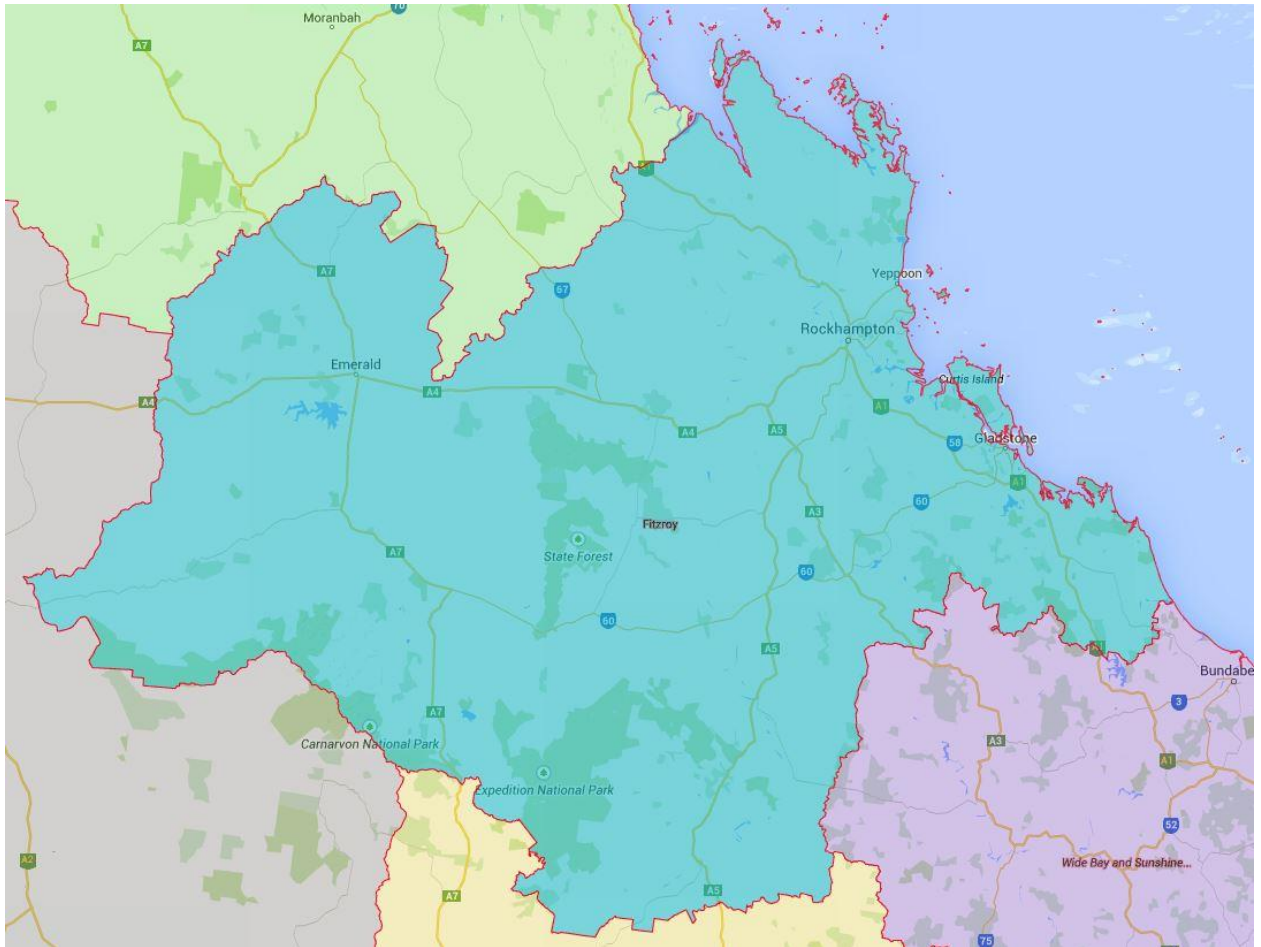

[Return to outcomes](#)

Detailed Map – Sydney South West

[Return to outcomes](#)

Detailed Map – Darwin (includes Alice Springs)

[Return to outcomes](#)

Detailed Map – Brisbane South East

[Return to outcomes](#)

Detailed Map – Cairns

[Return to outcomes](#)

Detailed Map – Darling Downs

[Return to outcomes](#)

Detailed Map – Fitzroy

[Return to outcomes](#)

Detailed Map – Gold Coast

[Return to outcomes](#)

Detailed Map – Mackay

[Return to outcomes](#)

Detailed Map – Somerset

[Return to outcomes](#)

Detailed Map – Townsville (includes Mt Isa)

[Return to outcomes](#)

Detailed Map – Wide Bay and Sunshine Coast

[Return to outcomes](#)

Detailed Map – Murray and South East

[Return to outcomes](#)

Detailed Map – North West Country SA

[Return to outcomes](#)

Detailed Map – Hobart and Southern Tasmania

[Return to outcomes](#)

Detailed Map – North and North Western Tasmania