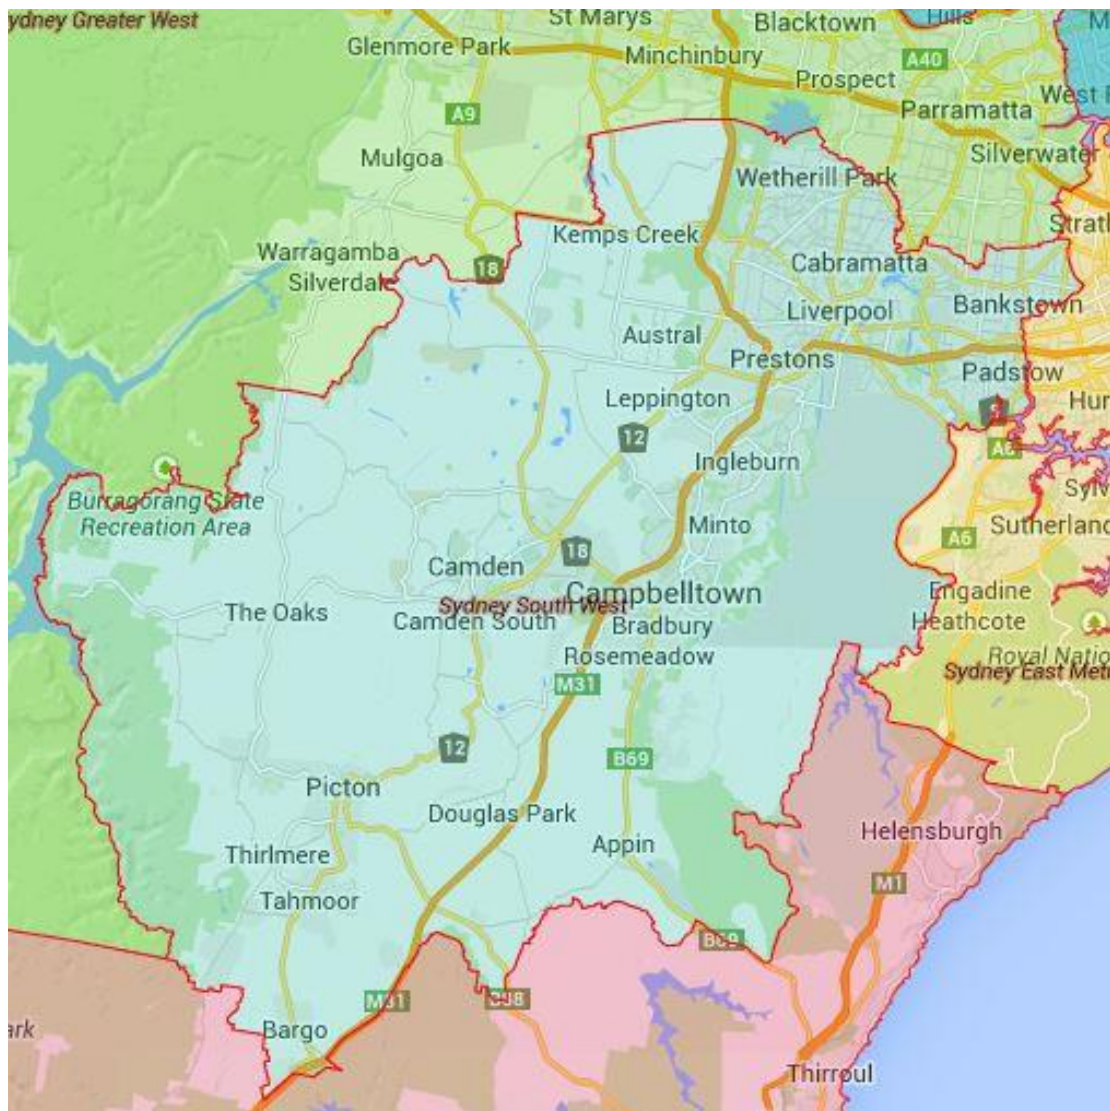

Detailed Map – Illawarra South Coast

[Return to outcomes](#)

Detailed Map – Mid North Coast

[Return to outcomes](#)

Detailed Map – Murray Riverina

[Return to outcomes](#)

Detailed Map – New England and North West

[Return to outcomes](#)

Detailed Map – North Coast

[Return to outcomes](#)

Detailed Map – Sydney East Metro

[Return to outcomes](#)

Detailed Map – Sydney Greater West

[Return to outcomes](#)

Detailed Map – Sydney North and West

[Return to outcomes](#)

Detailed Map – Sydney South West

[Return to outcomes](#)

Detailed Map – Darwin (includes Alice Springs)

[Return to outcomes](#)

Detailed Map – Brisbane South East

[Return to outcomes](#)

Detailed Map – Cairns

[Return to outcomes](#)

Detailed Map – Darling Downs

[Return to outcomes](#)

Detailed Map – Fitzroy

[Return to outcomes](#)

Detailed Map – Gold Coast

[Return to outcomes](#)