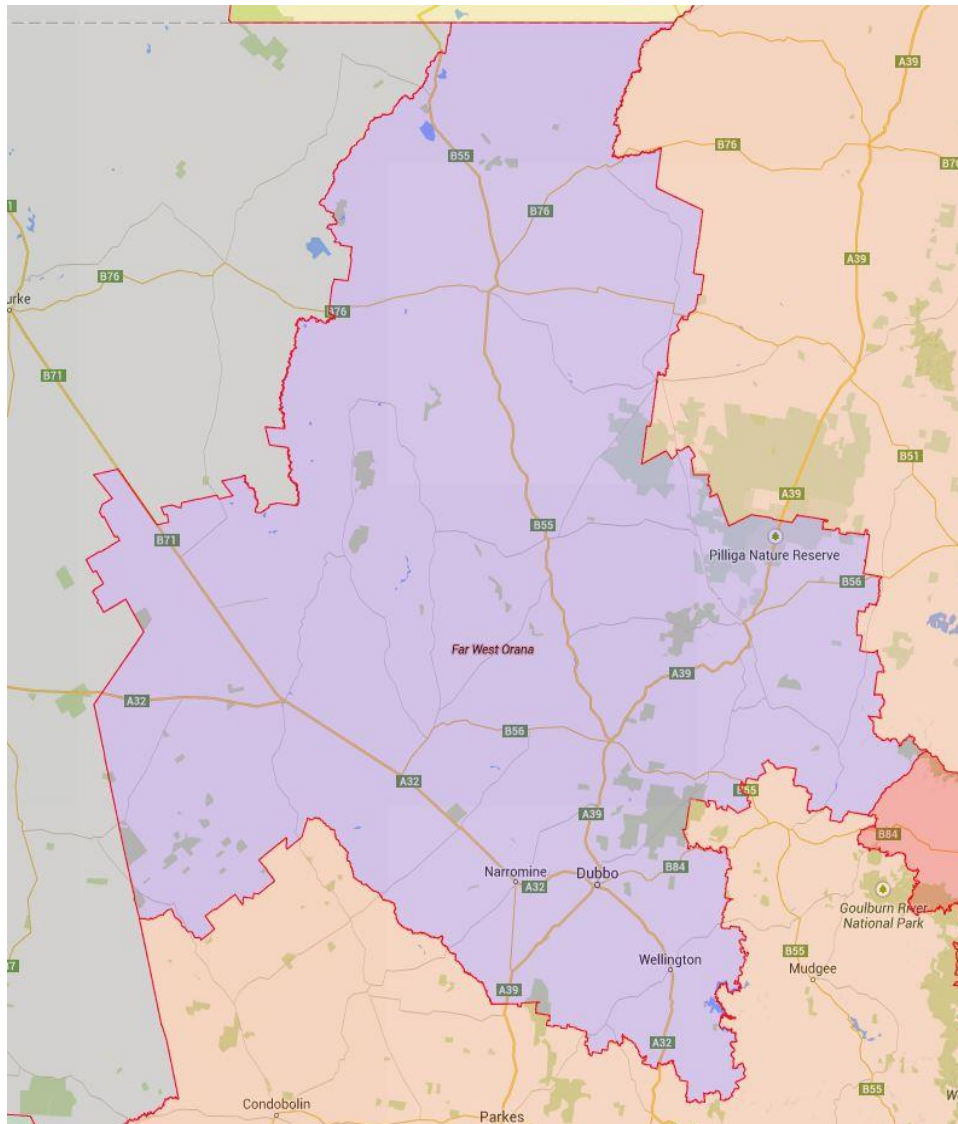

Detailed Map – Capital Region

[Return to outcomes](#)

Detailed Map – Central West

[Return to outcomes](#)

Detailed Map – Far West Orana (includes Broken Hill)

[Return to outcomes](#)

Detailed Map – Hunter

[Return to outcomes](#)

Detailed Map – Illawarra South Coast

[Return to outcomes](#)

Detailed Map – Mid North Coast

[Return to outcomes](#)

Detailed Map – Murray Riverina

[Return to outcomes](#)

Detailed Map – New England and North West