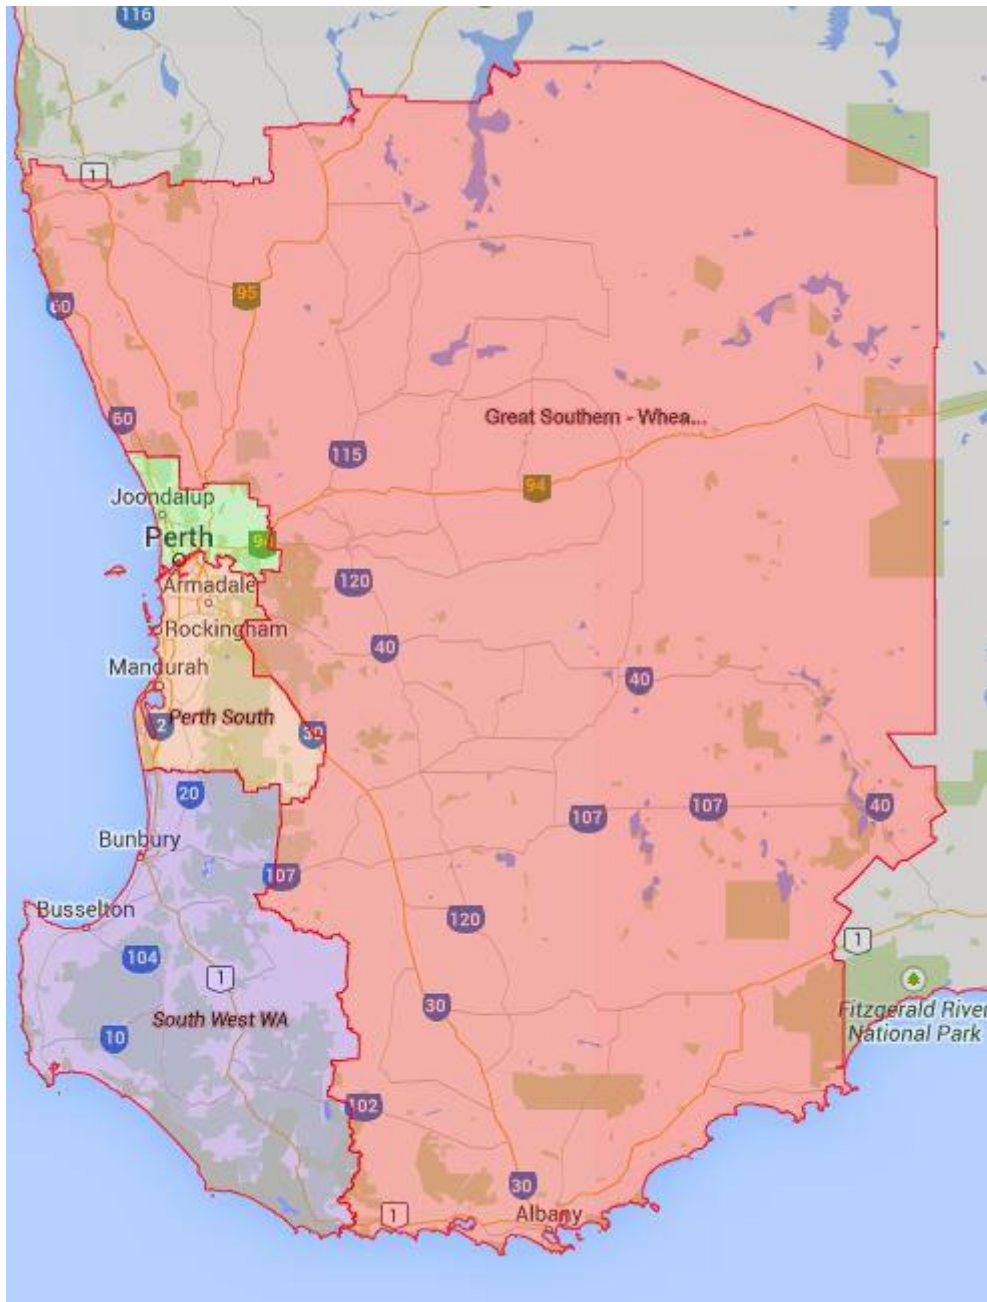

Detailed Map – North Western Melbourne

[Return to outcomes](#)

Detailed Map – South Coast of Victoria

[Return to outcomes](#)

Detailed Map – Western Melbourne

[Return to outcomes](#)

Detailed Map – Wimmera Mallee

[Return to outcomes](#)

Detailed Map – Broome

[Return to outcomes](#)

Detailed Map – Esperance

[Return to outcomes](#)

Detailed Map – Geraldton

[Return to outcomes](#)

Detailed Map – Great Southern – Wheatbelt

[Return to outcomes](#)

Detailed Map – Kalgoorlie

[Return to outcomes](#)

Detailed Map – Perth – North

[Return to outcomes](#)

Detailed Map – Perth – South

[Return to outcomes](#)

Detailed Map – South West WA