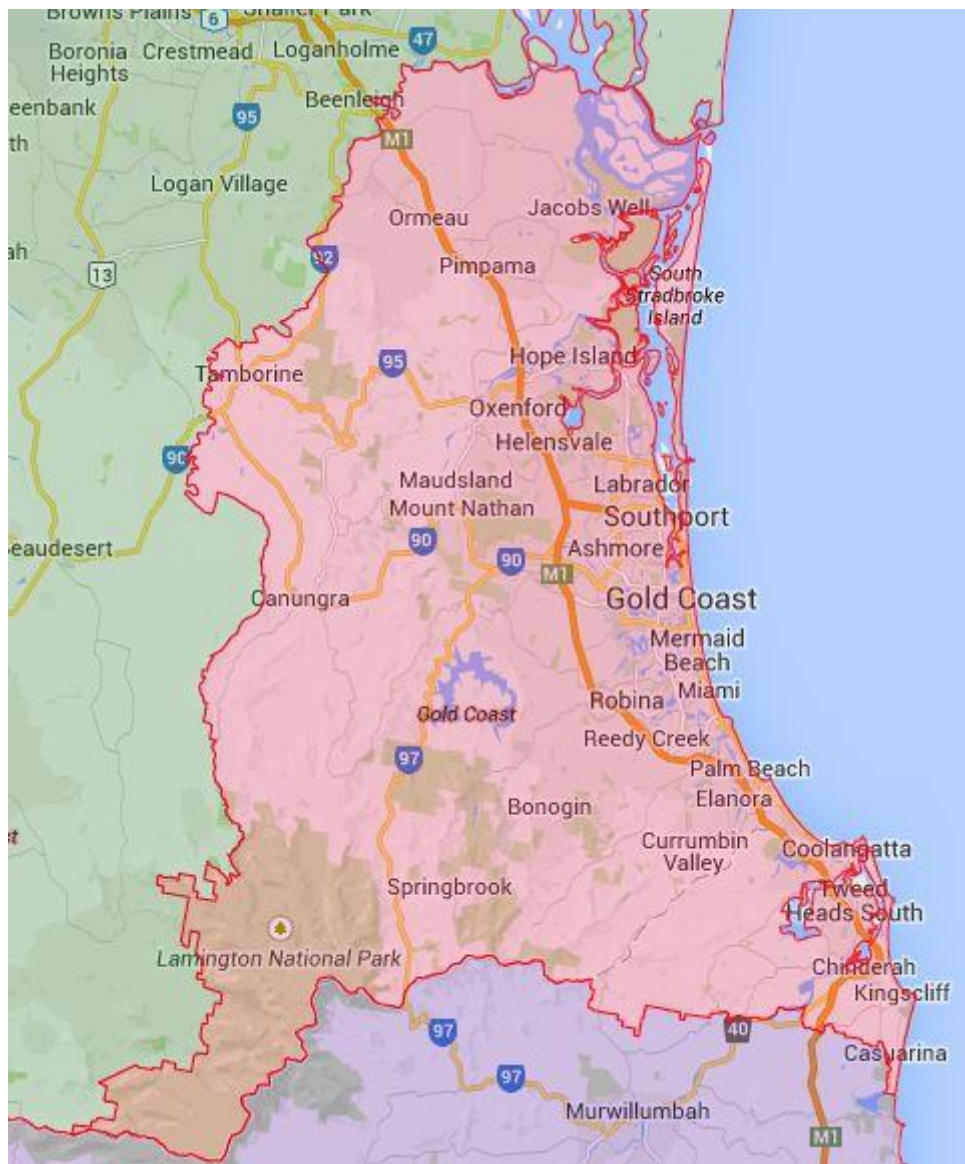

[Return to outcomes](#)

Detailed Map – Sydney South West

[Return to outcomes](#)

Detailed Map – Darwin (includes Alice Springs)

[Return to outcomes](#)

Detailed Map – Brisbane South East

[Return to outcomes](#)

Detailed Map – Cairns

[Return to outcomes](#)

Detailed Map – Darling Downs

[Return to outcomes](#)

Detailed Map – Fitzroy

[Return to outcomes](#)

Detailed Map – Gold Coast

[Return to outcomes](#)

Detailed Map – Murray and South East

[Return to outcomes](#)

Detailed Map – North West Country SA

[Return to outcomes](#)

Detailed Map – Hobart and Southern Tasmania

[Return to outcomes](#)

Detailed Map – North and North Western Tasmania