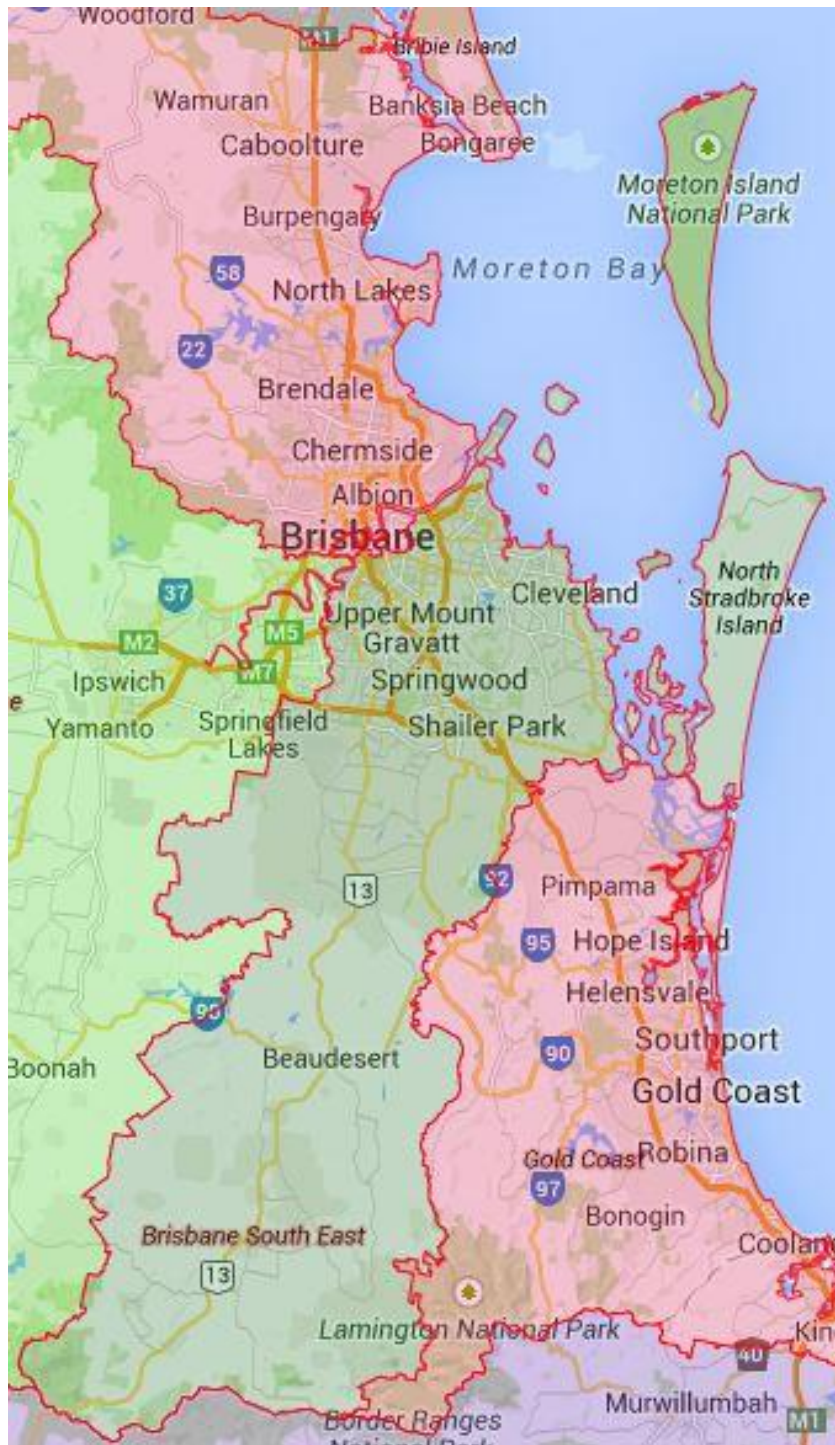

[Return to outcomes](#)

Detailed Map – North Coast

[Return to outcomes](#)

Detailed Map – Sydney East Metro

[Return to outcomes](#)

Detailed Map – Sydney Greater West

[Return to outcomes](#)

Detailed Map – Sydney North and West

[Return to outcomes](#)

Detailed Map – Sydney South West

[Return to outcomes](#)

Detailed Map – Darwin (includes Alice Springs)

[Return to outcomes](#)

Detailed Map – Brisbane South East

[Return to outcomes](#)

Detailed Map – Cairns

[Return to outcomes](#)

Detailed Map – Darling Downs

[Return to outcomes](#)

Detailed Map – Fitzroy

[Return to outcomes](#)

Detailed Map – Gold Coast

[Return to outcomes](#)

Detailed Map – Murray and South East

[Return to outcomes](#)

Detailed Map – North West Country SA

[Return to outcomes](#)

Detailed Map – Hobart and Southern Tasmania

[Return to outcomes](#)

Detailed Map – North and North Western Tasmania