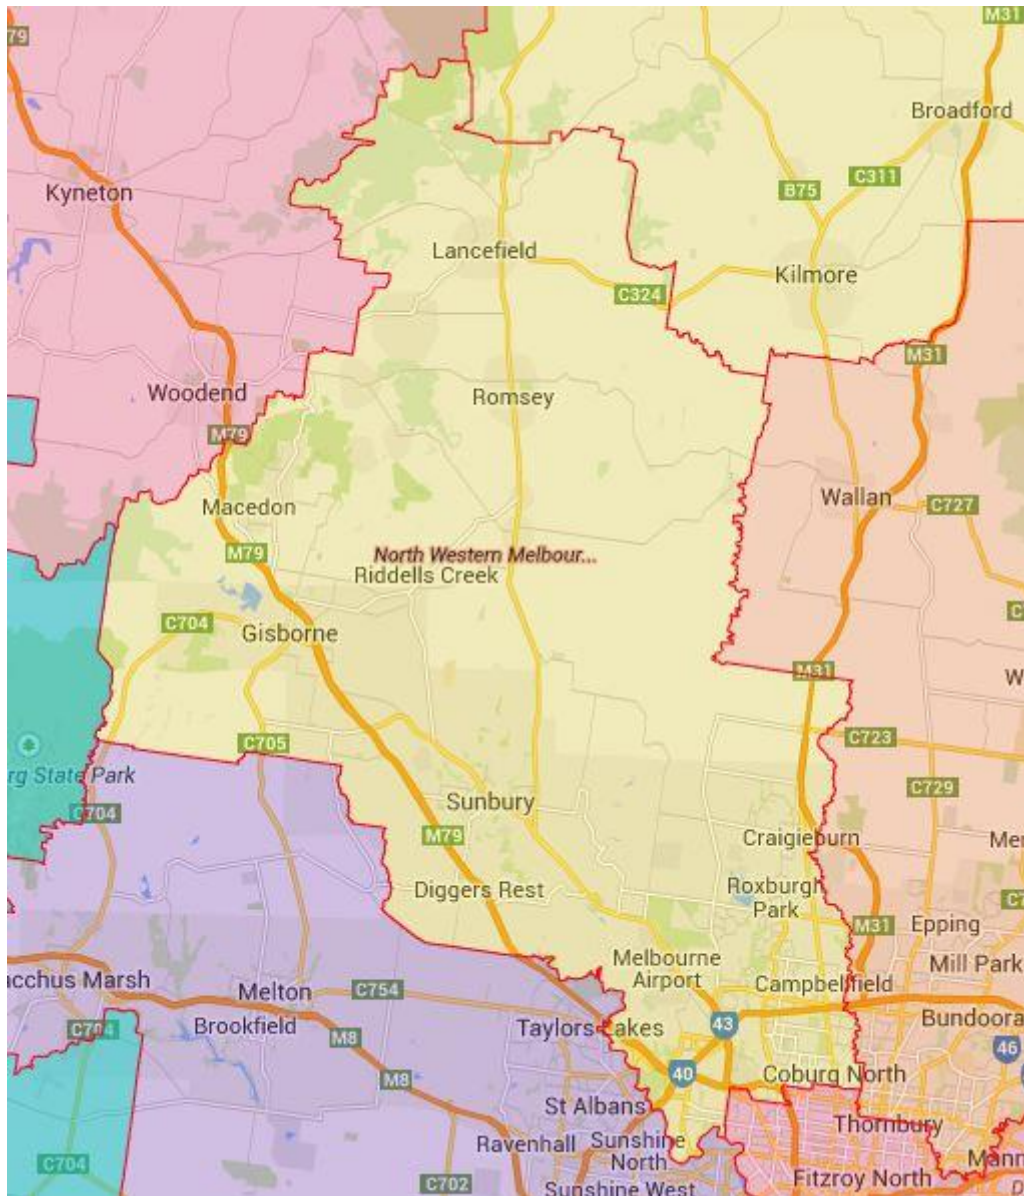

Detailed Map – Murray and South East

[Return to outcomes](#)

Detailed Map – North West Country SA

[Return to outcomes](#)

Detailed Map – Hobart and Southern Tasmania

[Return to outcomes](#)

Detailed Map – North and North Western Tasmania

[Return to outcomes](#)

Detailed Map – Ballarat

[Return to outcomes](#)

Detailed Map – Barwon

[Return to outcomes](#)

Detailed Map – Bendigo

[Return to outcomes](#)

Detailed Map – Gippsland

[Return to outcomes](#)

Detailed Map – Goulburn/Murray

[Return to outcomes](#)

Detailed Map – Inner Metropolitan Melbourne

[Return to outcomes](#)

Detailed Map – North Eastern Melbourne

[Return to outcomes](#)

Detailed Map – North Western Melbourne

[Return to outcomes](#)

Detailed Map – South Coast of Victoria

[Return to outcomes](#)

Detailed Map – Western Melbourne

[Return to outcomes](#)

Detailed Map – Wimmera Mallee