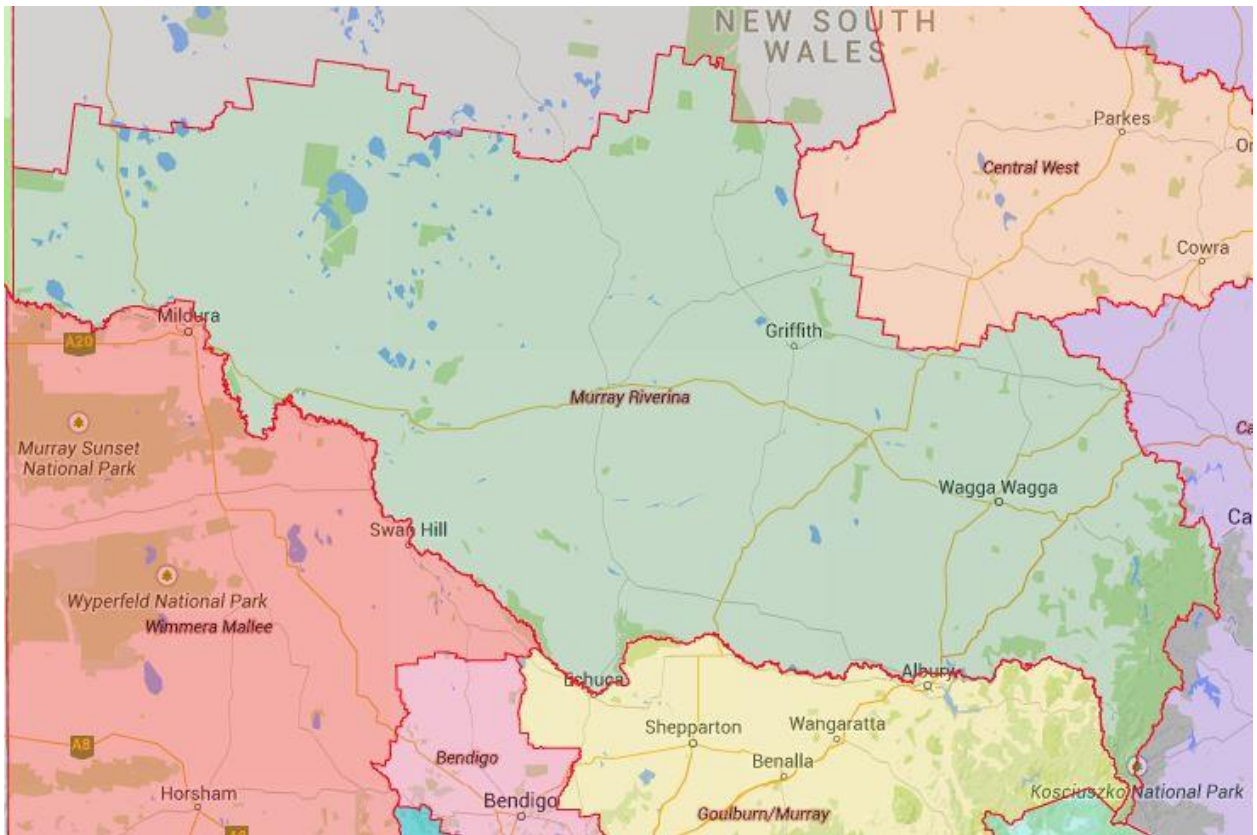

Detailed Map – Capital Region

[Return to outcomes](#)

Detailed Map – Central West

[Return to outcomes](#)

Detailed Map – Far West Orana (includes Broken Hill)

[Return to outcomes](#)

Detailed Map – Hunter

[Return to outcomes](#)

Detailed Map – Illawarra South Coast

[Return to outcomes](#)

Detailed Map – Mid North Coast

[Return to outcomes](#)

Detailed Map – Murray Riverina

[Return to outcomes](#)

Detailed Map – New England and North West

[Return to outcomes](#)

Detailed Map – Sydney South West

[Return to outcomes](#)

Detailed Map – Darwin (includes Alice Springs)

[Return to outcomes](#)

Detailed Map – Brisbane South East

[Return to outcomes](#)