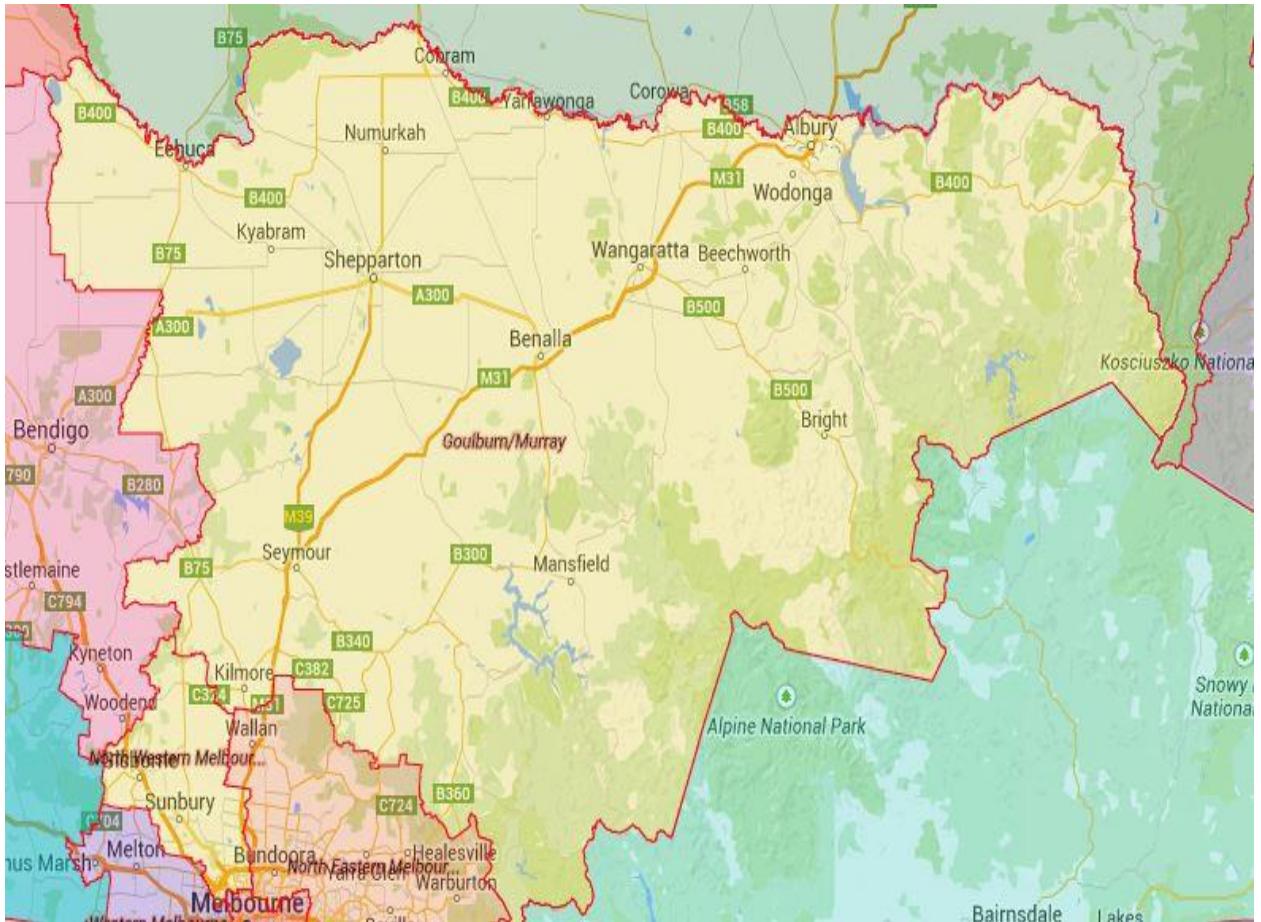

Detailed Map – Murray and South East

[Return to outcomes](#)

Detailed Map – North West Country SA

[Return to outcomes](#)

Detailed Map – Hobart and Southern Tasmania

[Return to outcomes](#)

Detailed Map – North and North Western Tasmania

[Return to outcomes](#)

Detailed Map – Ballarat

[Return to outcomes](#)

Detailed Map – Barwon

[Return to outcomes](#)

Detailed Map – Bendigo

[Return to outcomes](#)

Detailed Map – Gippsland

[Return to outcomes](#)

Detailed Map – Goulburn/Murray

[Return to outcomes](#)

Detailed Map – Inner Metropolitan Melbourne

[Return to outcomes](#)

Detailed Map – North Eastern Melbourne

[Return to outcomes](#)

Detailed Map – North Western Melbourne

[Return to outcomes](#)

Detailed Map – South Coast of Victoria

[Return to outcomes](#)

Detailed Map – Western Melbourne

[Return to outcomes](#)

Detailed Map – Wimmera Mallee