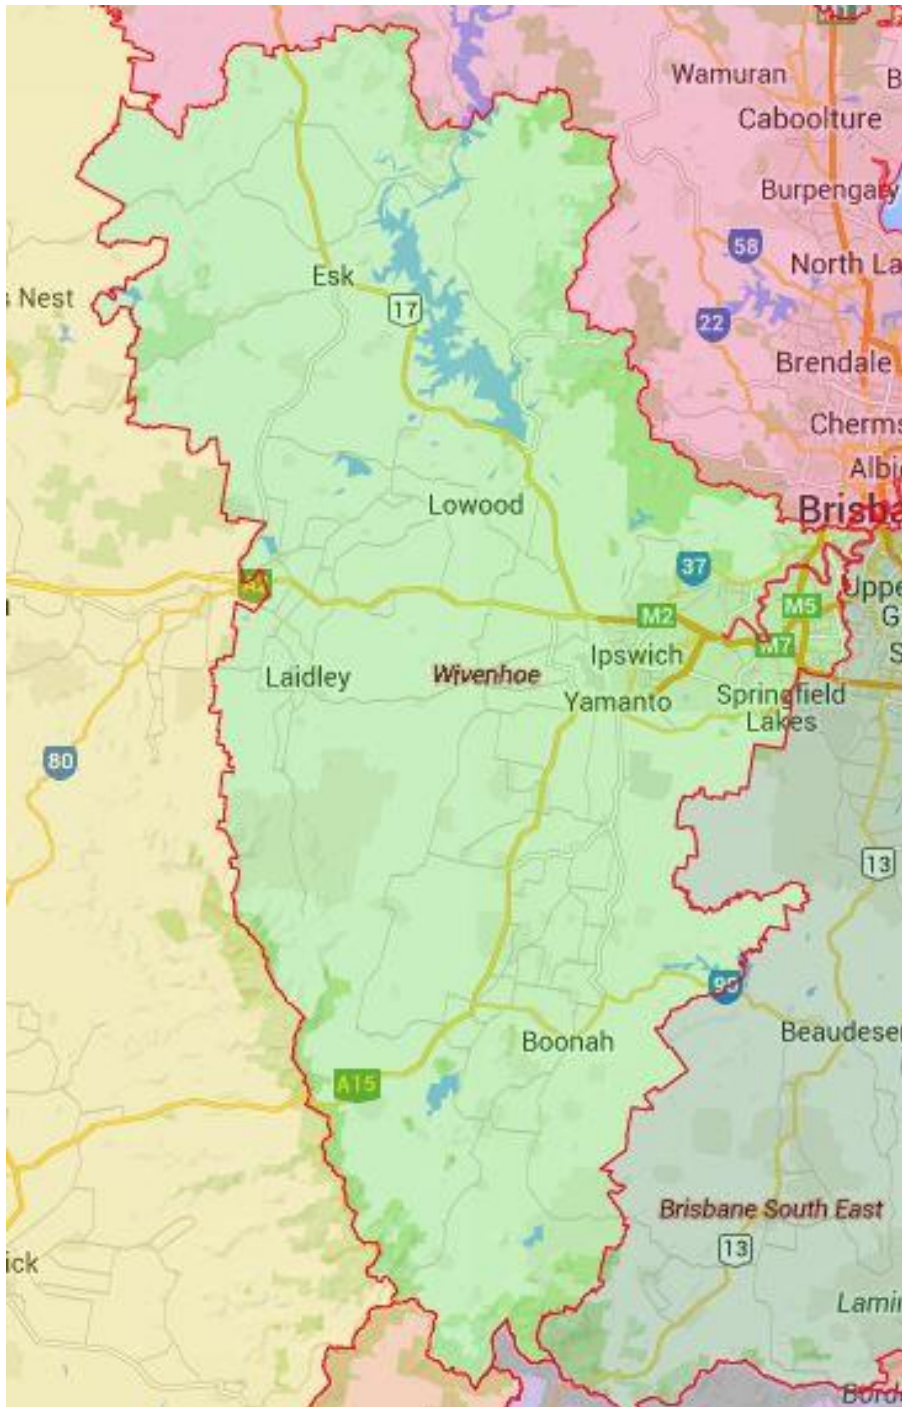

Detailed Map – Wivenhoe

[Return to outcomes](#)