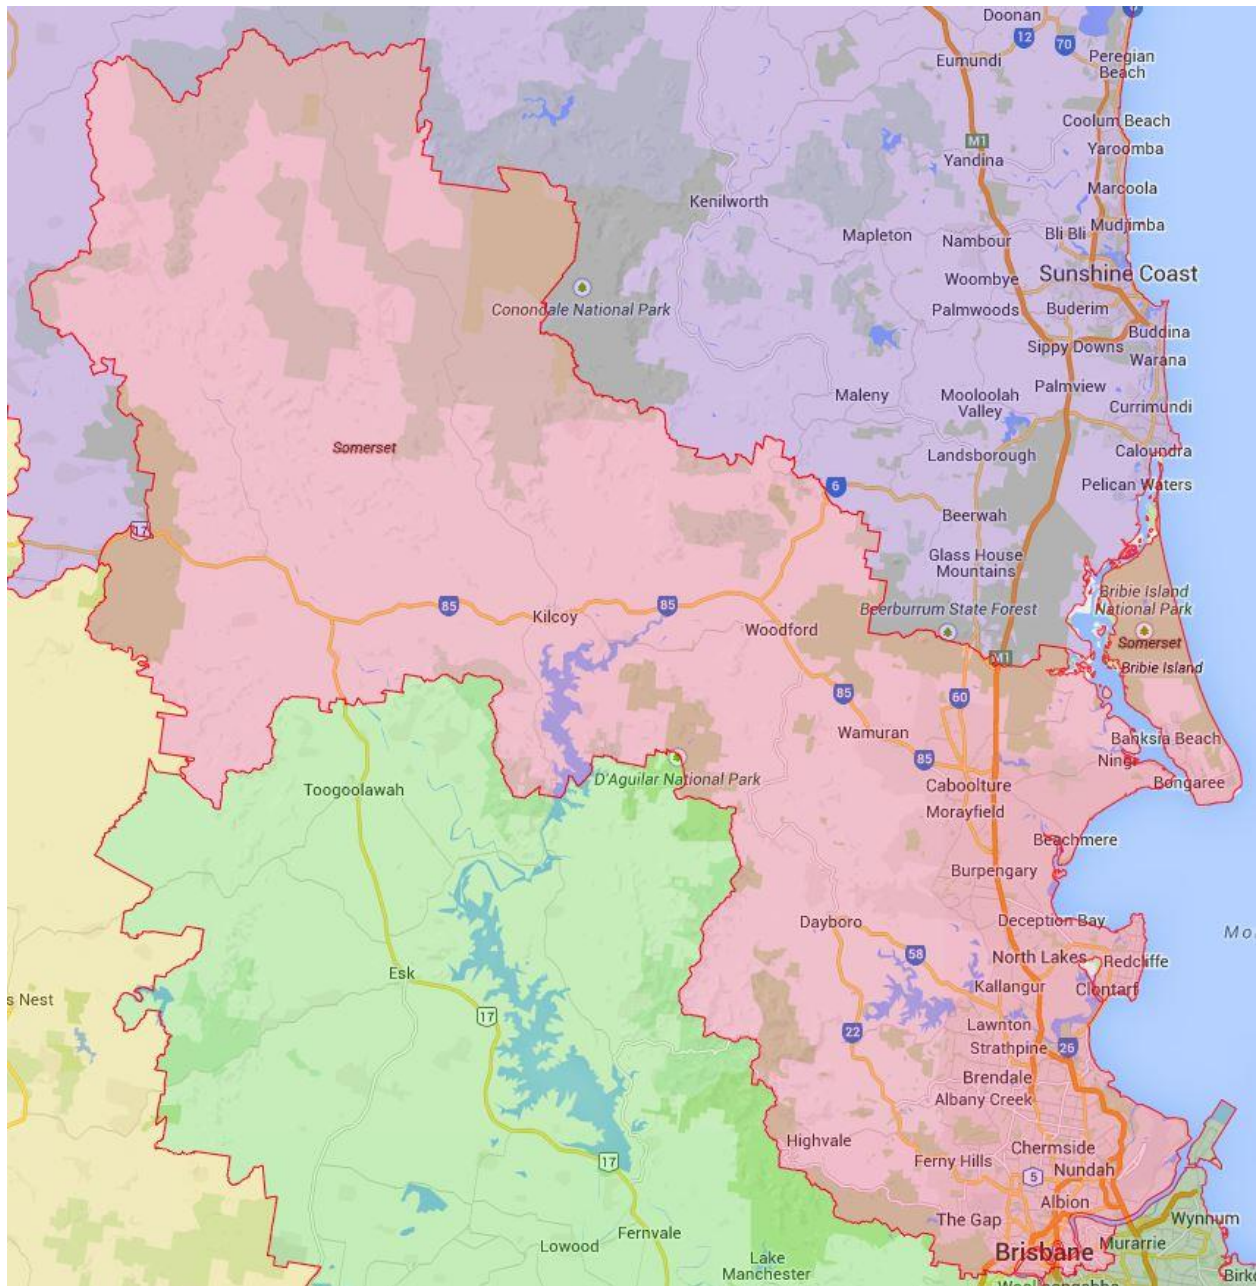

Detailed Map – Somerset

[Return to outcomes](#)