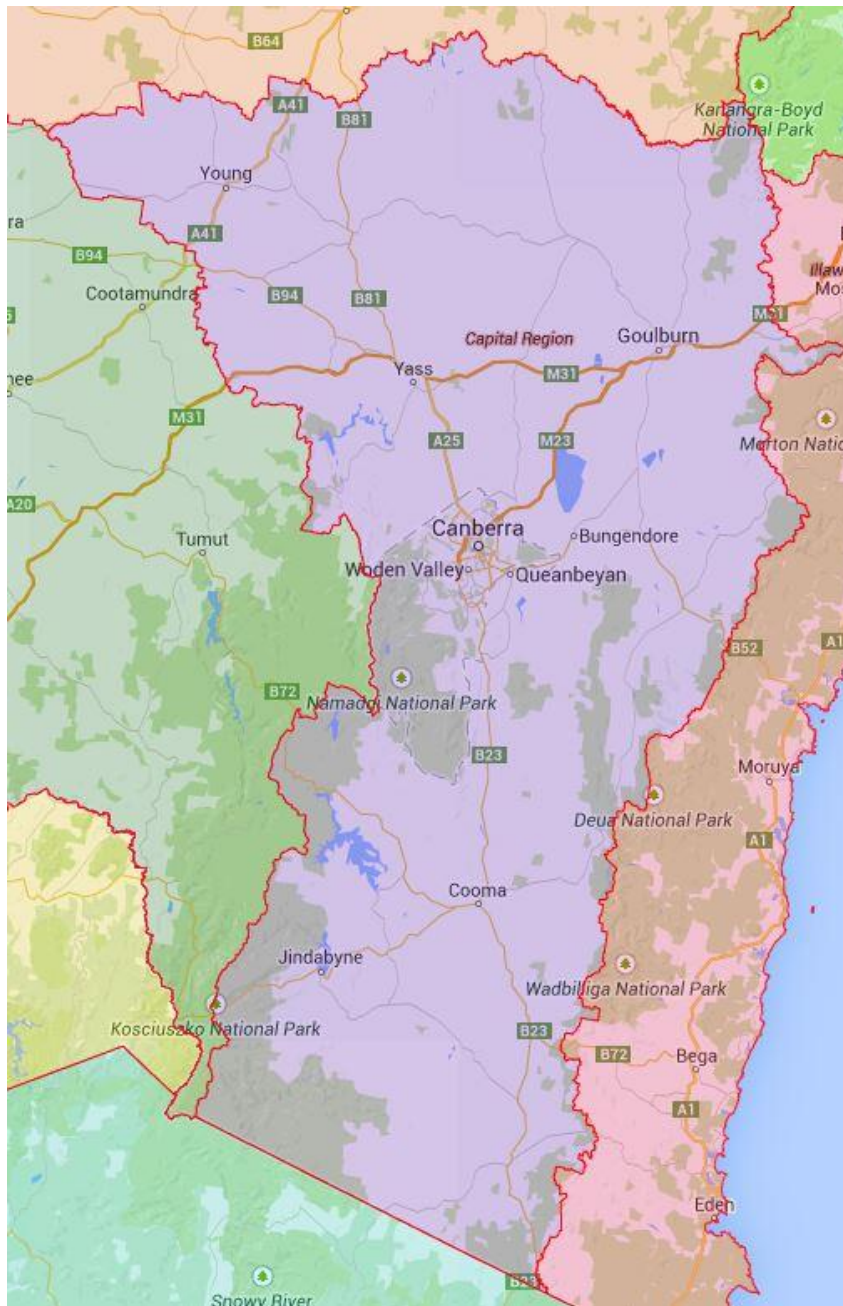

Detailed Map – Capital Region

[Return to outcomes](#)

Detailed Map – Central West

[Return to outcomes](#)

Detailed Map – Far West Orana (includes Broken Hill)

[Return to outcomes](#)

Detailed Map – Hunter

[Return to outcomes](#)