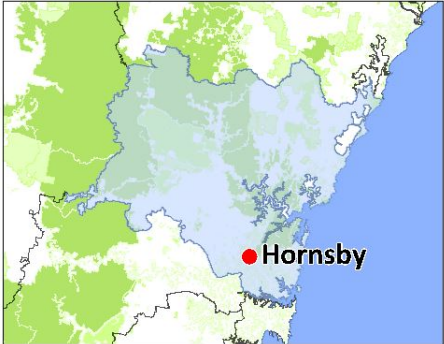

Sydney North and West

Region	Service	Organisation

[Sydney North and West](#)

Sydney North and West

EMPLOYMENT PROVIDER	EMPLOYMENT SERVICES GROUP
EMPLOYMENT PROVIDER	MAX Employment
EMPLOYMENT PROVIDER	Mission Providence
EMPLOYMENT PROVIDER	The Salvation Army Employment Plus
EMPLOYMENT PROVIDER	Olympus Solutions Limited
WfD	OCTEC Limited
NEIS	Sydney Business
NEIS	Mission Providence