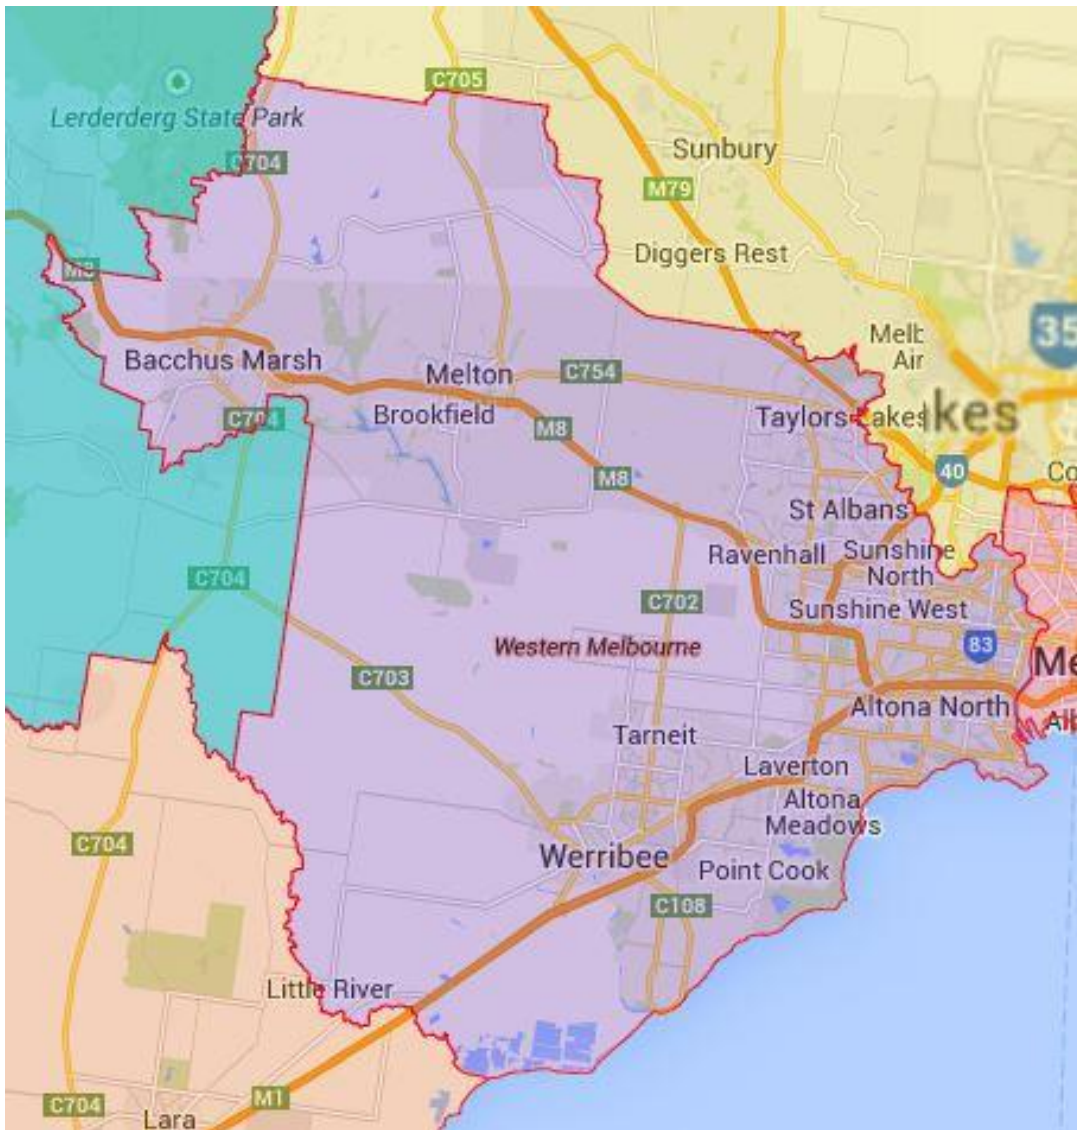

[Return to outcomes](#)

Detailed Map – Goulburn/Murray

[Return to outcomes](#)

Detailed Map – Inner Metropolitan Melbourne

[Return to outcomes](#)

Detailed Map – North Eastern Melbourne

[Return to outcomes](#)

Detailed Map – North Western Melbourne

[Return to outcomes](#)

Detailed Map – South Coast of Victoria

[Return to outcomes](#)

Detailed Map – Western Melbourne

[Return to outcomes](#)

Detailed Map – Wimmera Mallee

[Return to outcomes](#)

Detailed Map – Broome

[Return to outcomes](#)

Detailed Map – Esperance

[Return to outcomes](#)

Detailed Map – Geraldton

[Return to outcomes](#)

Detailed Map – Great Southern – Wheatbelt

[Return to outcomes](#)

Detailed Map – Kalgoorlie

[Return to outcomes](#)

Detailed Map – Perth – North

[Return to outcomes](#)

Detailed Map – Perth – South

[Return to outcomes](#)

Detailed Map – South West WA