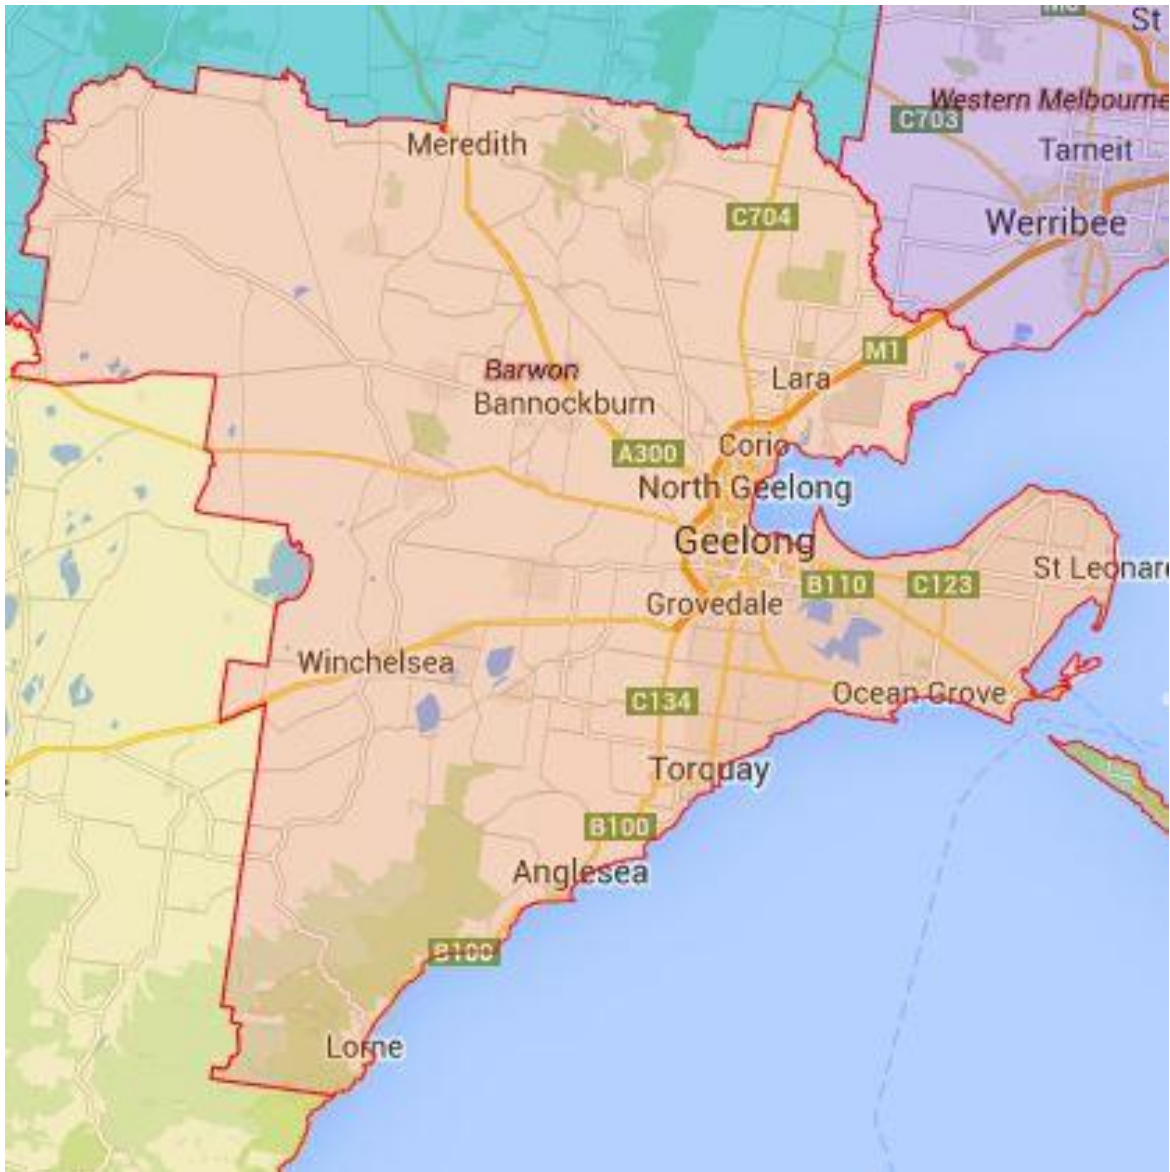

Detailed Map – Murray and South East

[Return to outcomes](#)

Detailed Map – North West Country SA

[Return to outcomes](#)

Detailed Map – Hobart and Southern Tasmania

[Return to outcomes](#)

Detailed Map – North and North Western Tasmania

[Return to outcomes](#)

Detailed Map – Ballarat

[Return to outcomes](#)

Detailed Map – Barwon

[Return to outcomes](#)

Detailed Map – Bendigo

[Return to outcomes](#)

Detailed Map – Gippsland

[Return to outcomes](#)

Detailed Map – Goulburn/Murray

[Return to outcomes](#)

Detailed Map – Inner Metropolitan Melbourne

[Return to outcomes](#)

Detailed Map – North Eastern Melbourne

[Return to outcomes](#)