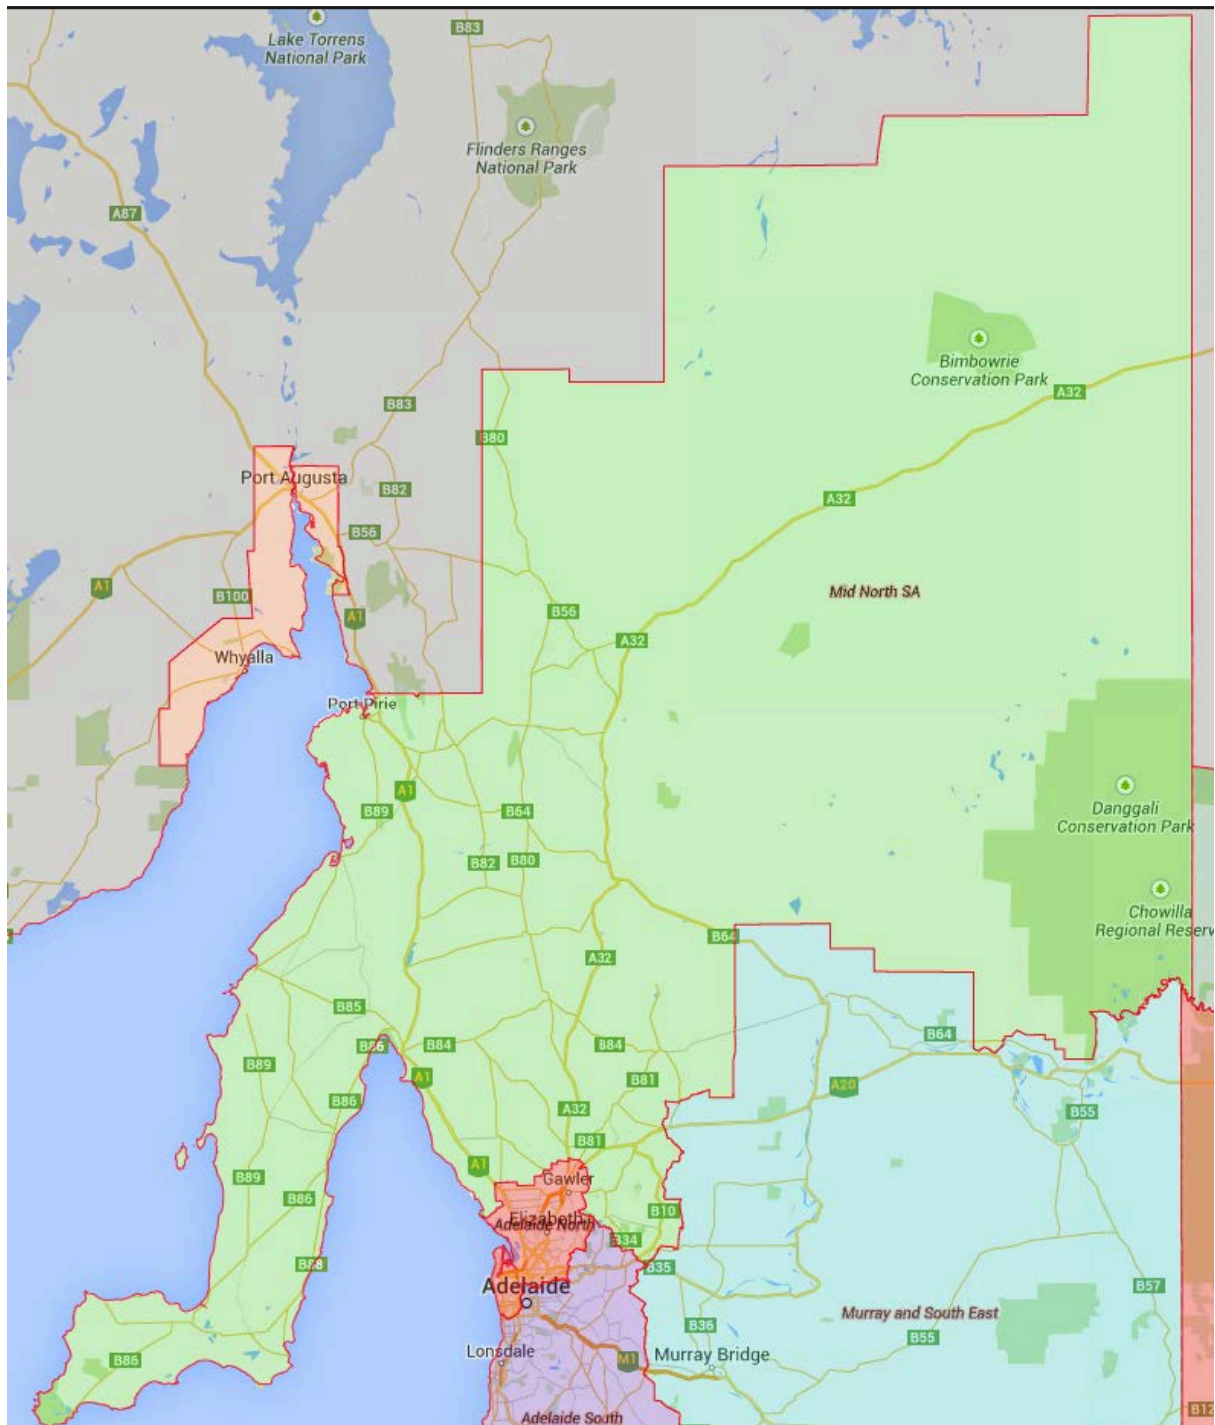

Detailed Map – Wivenhoe

[Return to outcomes](#)

Detailed Map – Adelaide North

[Return to outcomes](#)

Detailed Map – Adelaide South

[Return to outcomes](#)

Detailed Map – Mid North SA

[Return to outcomes](#)

Detailed Map – Murray and South East

[Return to outcomes](#)

Detailed Map – North West Country SA

[Return to outcomes](#)

Detailed Map – Hobart and Southern Tasmania

[Return to outcomes](#)

Detailed Map – North and North Western Tasmania