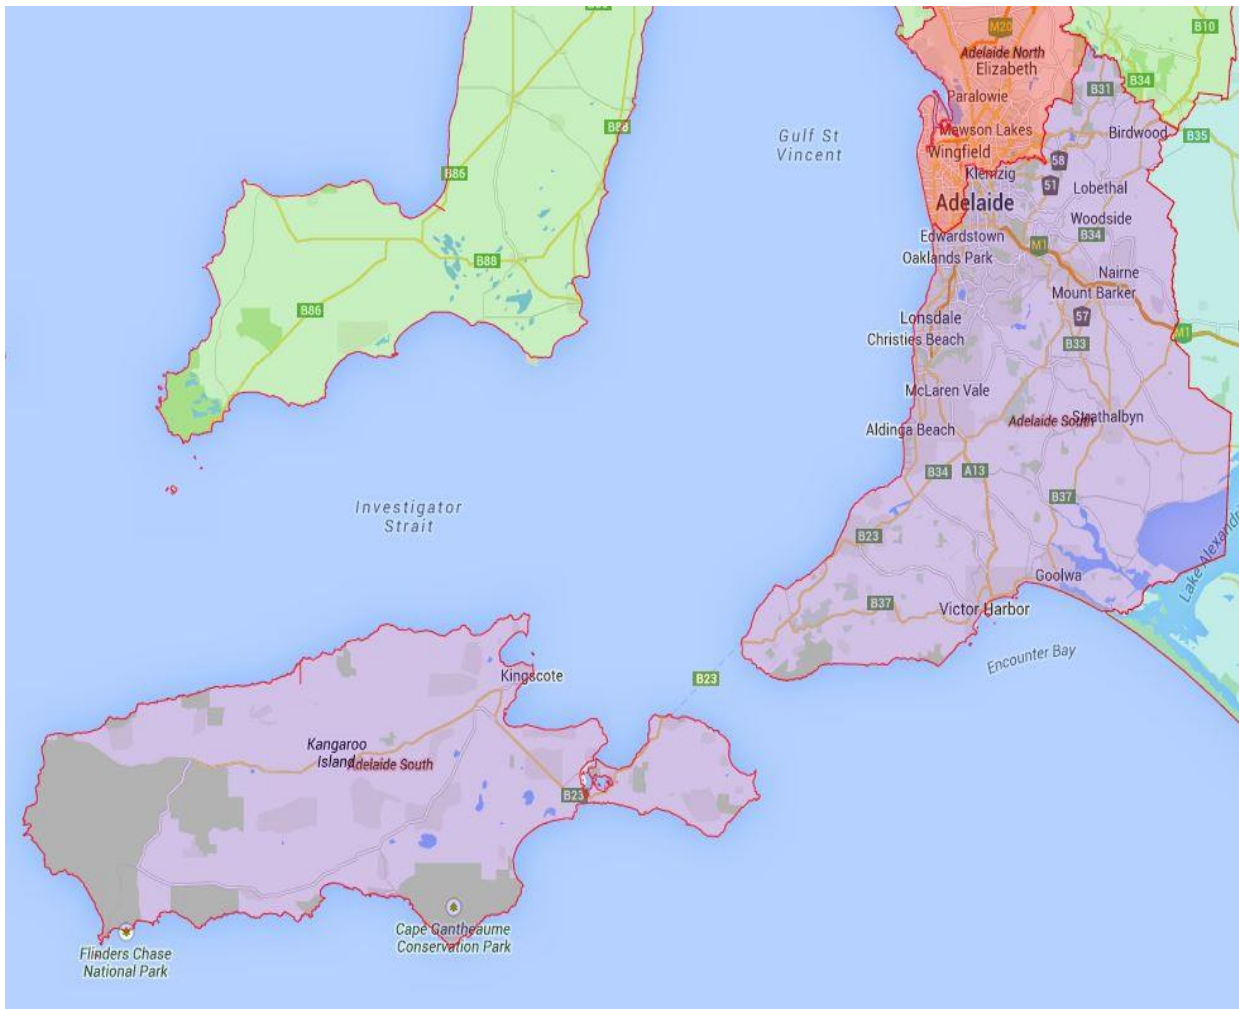

[Return to outcomes](#)

Detailed Map – Sydney South West

[Return to outcomes](#)

Detailed Map – Darwin (includes Alice Springs)

[Return to outcomes](#)

Detailed Map – Brisbane South East

[Return to outcomes](#)

Detailed Map – Wivenhoe

[Return to outcomes](#)

Detailed Map – Adelaide North

[Return to outcomes](#)

Detailed Map – Adelaide South

[Return to outcomes](#)

Detailed Map – Mid North SA

[Return to outcomes](#)

Detailed Map – Murray and South East

[Return to outcomes](#)

Detailed Map – North West Country SA

[Return to outcomes](#)

Detailed Map – Hobart and Southern Tasmania

[Return to outcomes](#)

Detailed Map – North and North Western Tasmania

[Return to outcomes](#)

Detailed Map – Ballarat

[Return to outcomes](#)

Detailed Map – Barwon

[Return to outcomes](#)

Detailed Map – Bendigo

[Return to outcomes](#)

Detailed Map – Gippsland