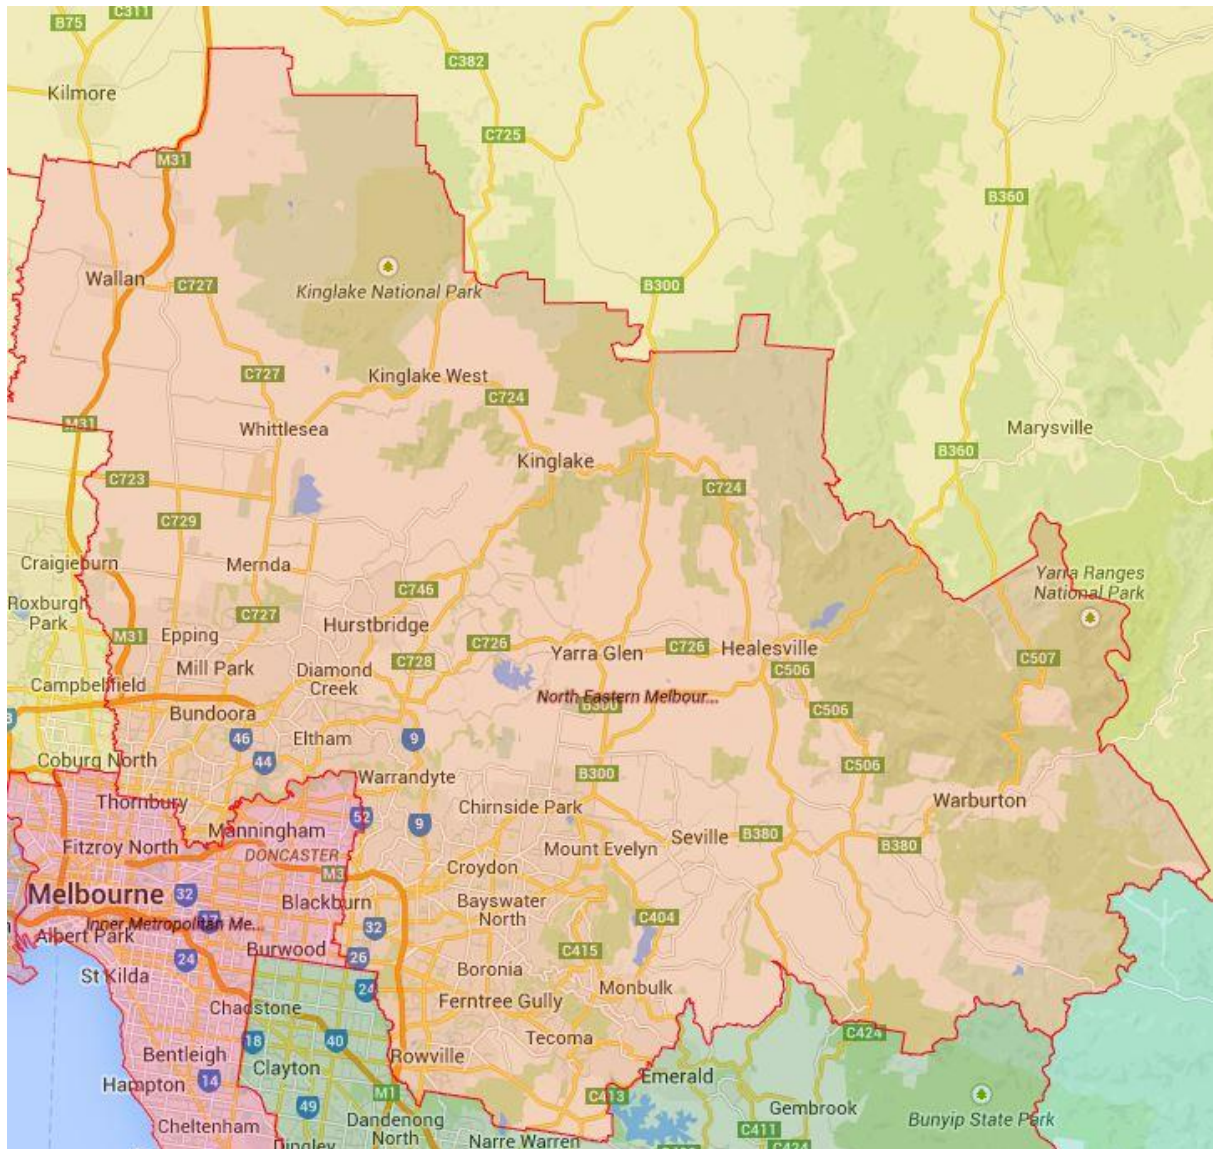

Detailed Map – Murray and South East

[Return to outcomes](#)

Detailed Map – North West Country SA

[Return to outcomes](#)

Detailed Map – Hobart and Southern Tasmania

[Return to outcomes](#)

Detailed Map – North and North Western Tasmania

[Return to outcomes](#)

Detailed Map – Ballarat

[Return to outcomes](#)

Detailed Map – Barwon

[Return to outcomes](#)

Detailed Map – Bendigo

[Return to outcomes](#)

Detailed Map – Gippsland

[Return to outcomes](#)

Detailed Map – Goulburn/Murray

[Return to outcomes](#)

Detailed Map – Inner Metropolitan Melbourne

[Return to outcomes](#)

Detailed Map – North Eastern Melbourne

[Return to outcomes](#)

Detailed Map – North Western Melbourne

[Return to outcomes](#)

Detailed Map – South Coast of Victoria

[Return to outcomes](#)

Detailed Map – Western Melbourne

[Return to outcomes](#)

Detailed Map – Wimmera Mallee