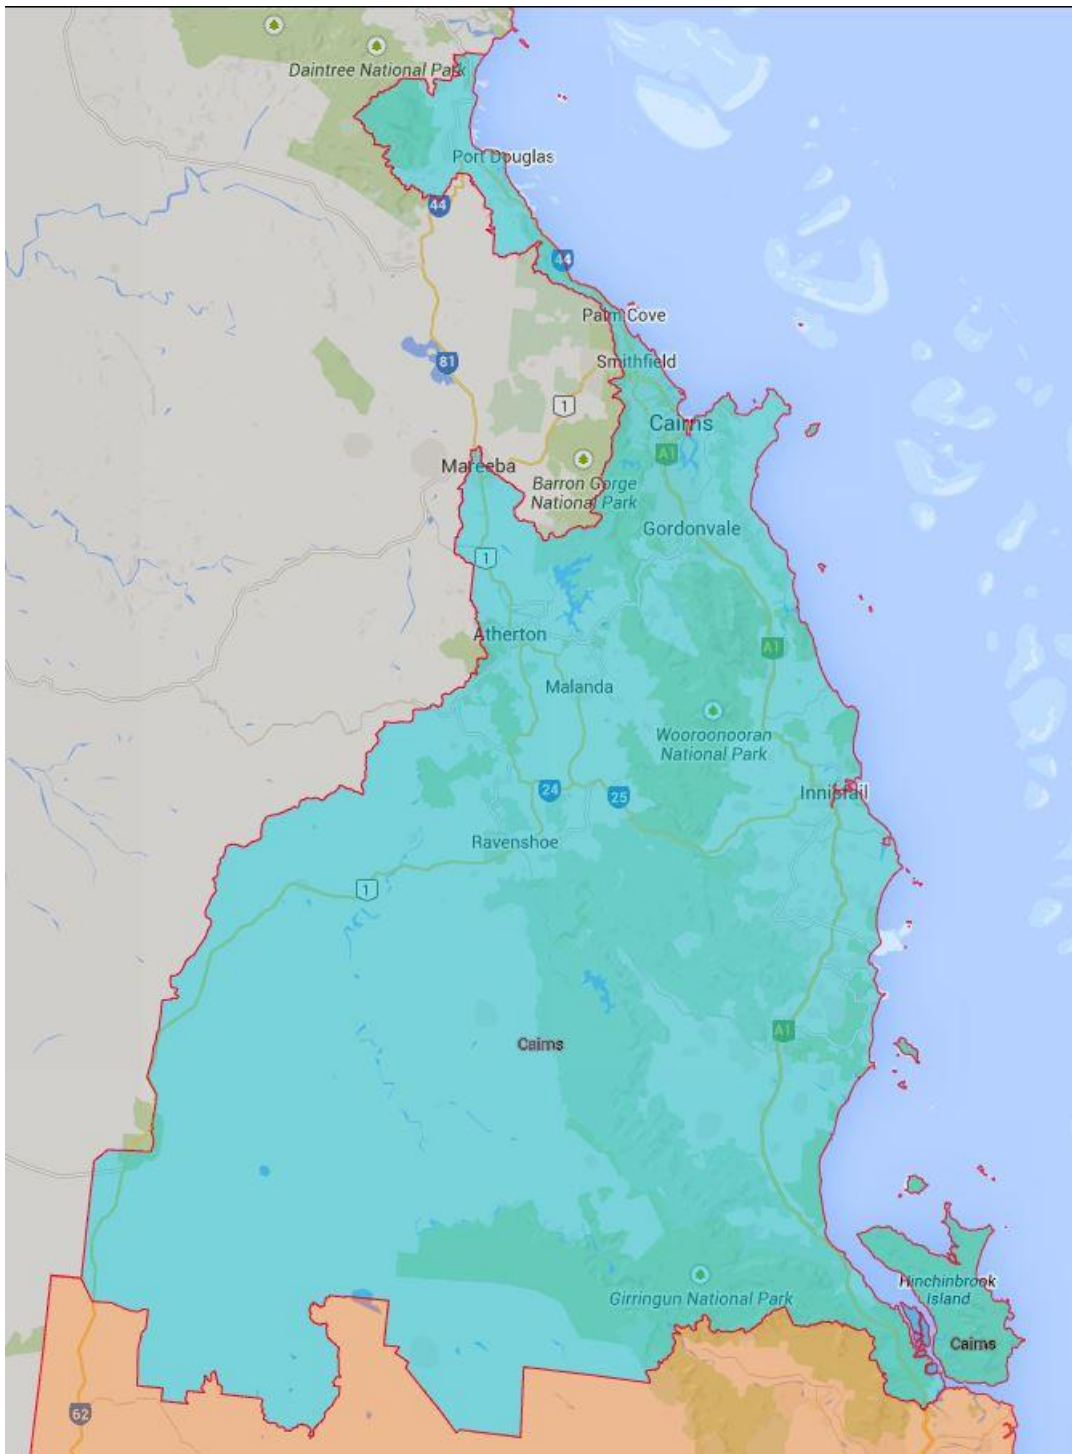

[Return to outcomes](#)

Detailed Map – North Coast

[Return to outcomes](#)

Detailed Map – Sydney East Metro

[Return to outcomes](#)

Detailed Map – Sydney Greater West

[Return to outcomes](#)

Detailed Map – Sydney North and West

[Return to outcomes](#)

Detailed Map – Sydney South West

[Return to outcomes](#)

Detailed Map – Darwin (includes Alice Springs)

[Return to outcomes](#)

Detailed Map – Brisbane South East

[Return to outcomes](#)

Detailed Map – Cairns

[Return to outcomes](#)

Detailed Map – Darling Downs

[Return to outcomes](#)

Detailed Map – Fitzroy

[Return to outcomes](#)

Detailed Map – Gold Coast

[Return to outcomes](#)

Detailed Map – Murray and South East

[Return to outcomes](#)

Detailed Map – North West Country SA

[Return to outcomes](#)

Detailed Map – Hobart and Southern Tasmania

[Return to outcomes](#)

Detailed Map – North and North Western Tasmania