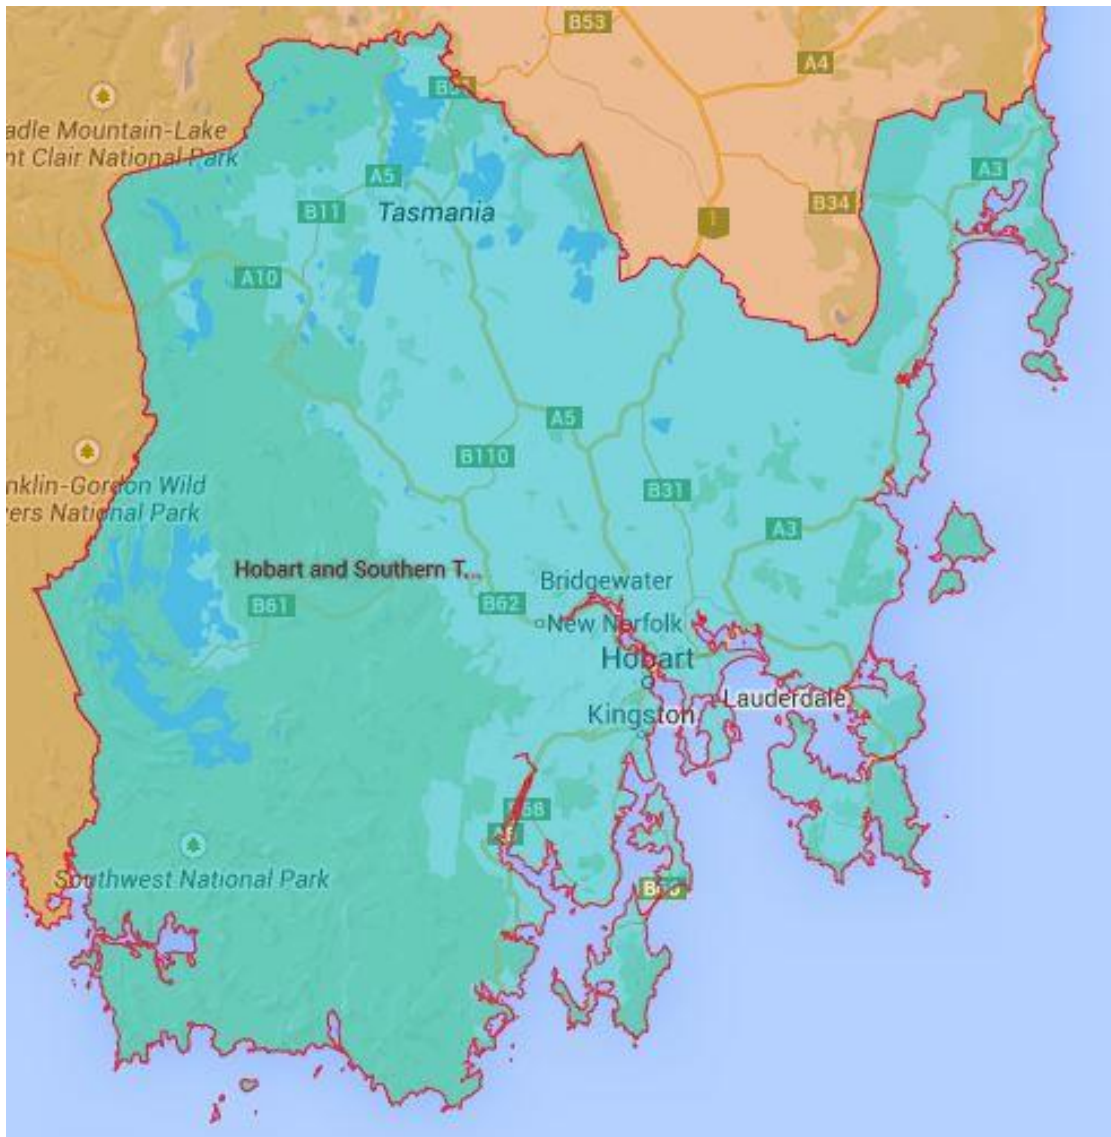

Detailed Map – Murray and South East

[Return to outcomes](#)

Detailed Map – North West Country SA

[Return to outcomes](#)

Detailed Map – Hobart and Southern Tasmania

[Return to outcomes](#)

Detailed Map – North and North Western Tasmania

[Return to outcomes](#)

Detailed Map – Ballarat

[Return to outcomes](#)

Detailed Map – Barwon

[Return to outcomes](#)

Detailed Map – Bendigo

[Return to outcomes](#)

Detailed Map – Gippsland