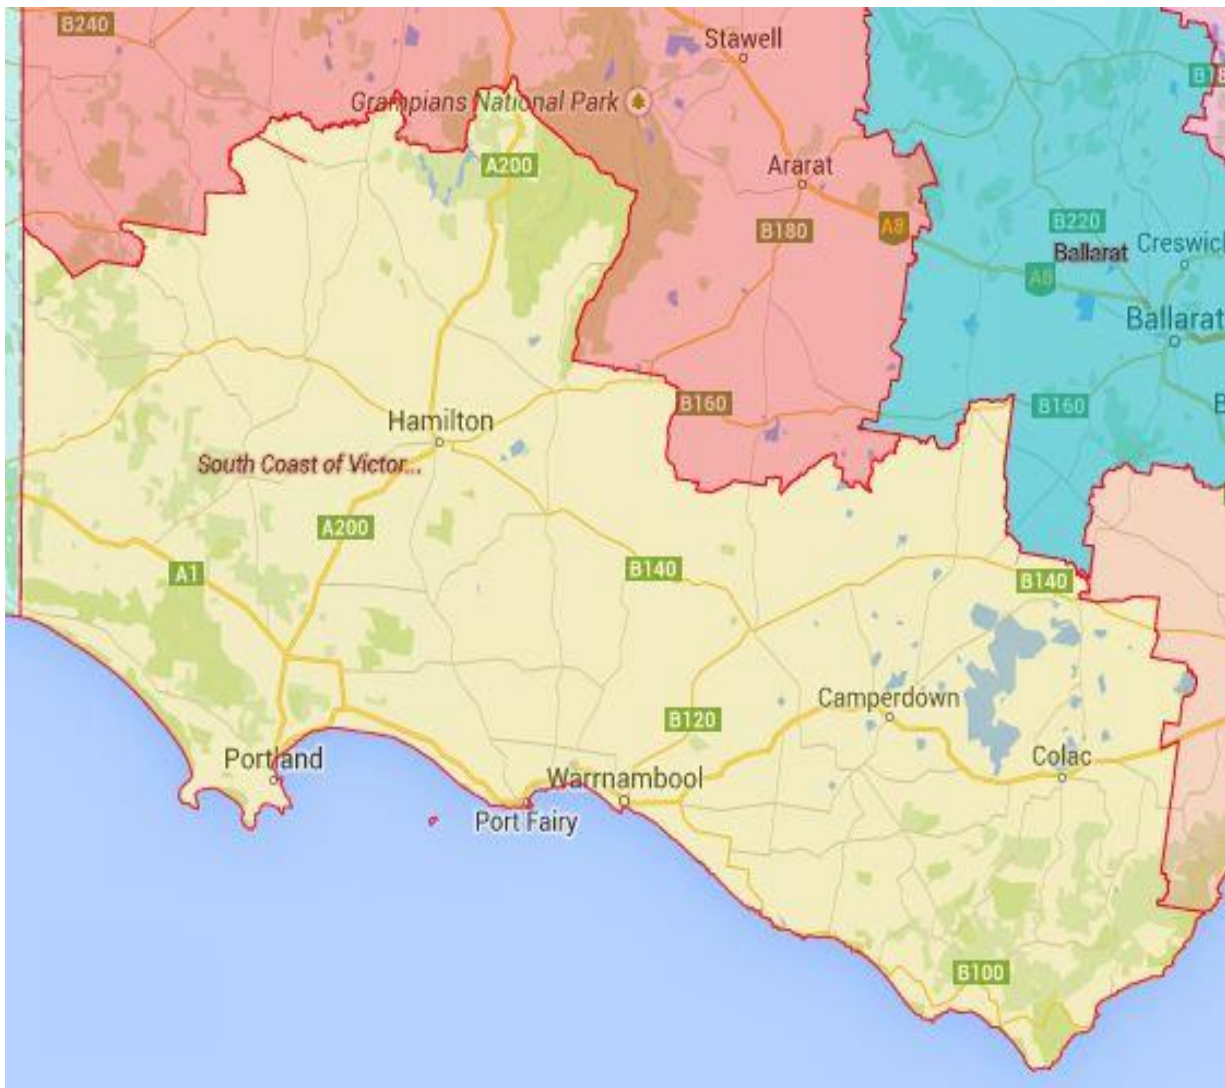

Detailed Map – Murray and South East

[Return to outcomes](#)

Detailed Map – North West Country SA

[Return to outcomes](#)

Detailed Map – Hobart and Southern Tasmania

[Return to outcomes](#)

Detailed Map – North and North Western Tasmania

[Return to outcomes](#)

Detailed Map – Ballarat

[Return to outcomes](#)

Detailed Map – Barwon

[Return to outcomes](#)

Detailed Map – Bendigo

[Return to outcomes](#)

Detailed Map – Gippsland

[Return to outcomes](#)

Detailed Map – Goulburn/Murray

[Return to outcomes](#)

Detailed Map – Inner Metropolitan Melbourne

[Return to outcomes](#)

Detailed Map – North Eastern Melbourne

[Return to outcomes](#)

Detailed Map – North Western Melbourne

[Return to outcomes](#)

Detailed Map – South Coast of Victoria

[Return to outcomes](#)

Detailed Map – Western Melbourne

[Return to outcomes](#)

Detailed Map – Wimmera Mallee