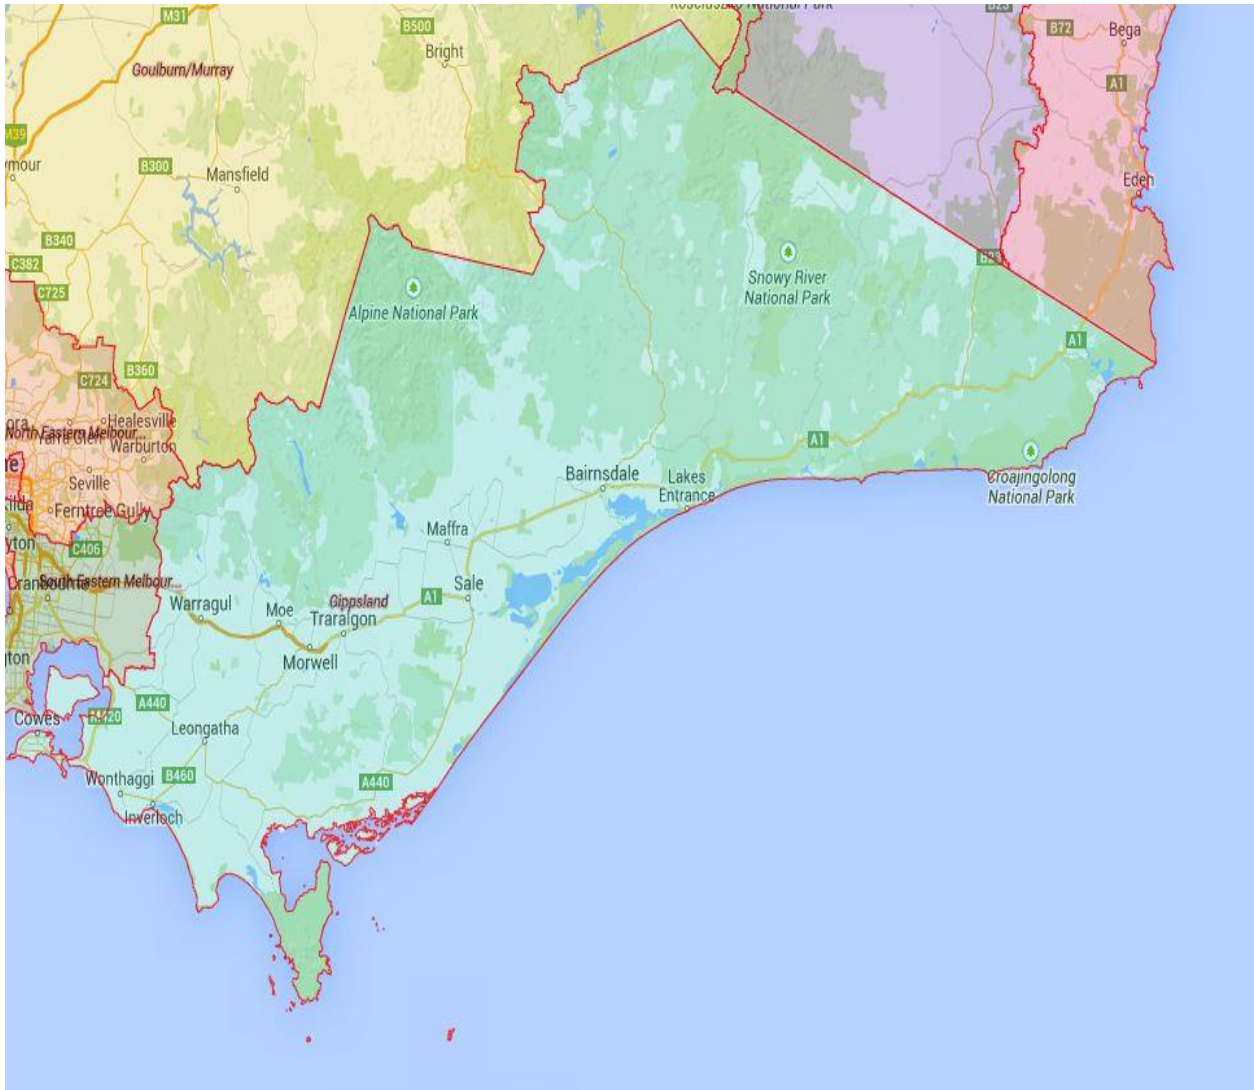

Detailed Map – Murray and South East

[Return to outcomes](#)

Detailed Map – North West Country SA

[Return to outcomes](#)

Detailed Map – Hobart and Southern Tasmania

[Return to outcomes](#)

Detailed Map – North and North Western Tasmania

[Return to outcomes](#)

Detailed Map – Ballarat

[Return to outcomes](#)

Detailed Map – Barwon

[Return to outcomes](#)

Detailed Map – Bendigo

[Return to outcomes](#)

Detailed Map – Gippsland

[Return to outcomes](#)

Detailed Map – Goulburn/Murray

[Return to outcomes](#)

Detailed Map – Inner Metropolitan Melbourne

[Return to outcomes](#)

Detailed Map – North Eastern Melbourne

[Return to outcomes](#)

Detailed Map – North Western Melbourne

[Return to outcomes](#)

Detailed Map – South Coast of Victoria

[Return to outcomes](#)

Detailed Map – Western Melbourne

[Return to outcomes](#)

Detailed Map – Wimmera Mallee