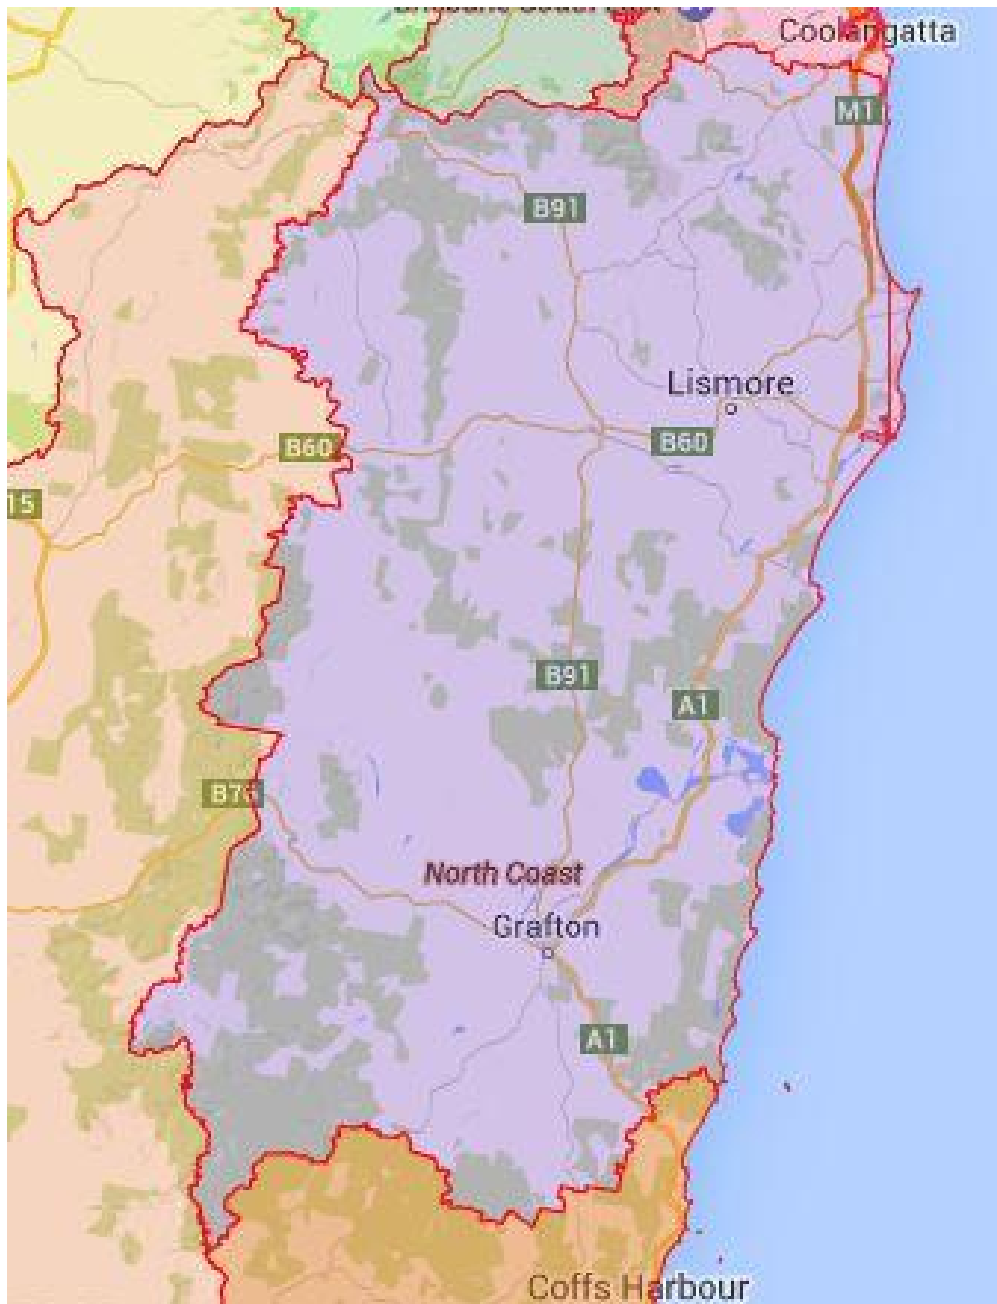

Detailed Map – Capital Region

[Return to outcomes](#)

Detailed Map – Central West

[Return to outcomes](#)

Detailed Map – Far West Orana (includes Broken Hill)

[Return to outcomes](#)

Detailed Map – Hunter

[Return to outcomes](#)

Detailed Map – Illawarra South Coast

[Return to outcomes](#)

Detailed Map – Mid North Coast

[Return to outcomes](#)

Detailed Map – Murray Riverina

[Return to outcomes](#)

Detailed Map – New England and North West

[Return to outcomes](#)

Detailed Map – North Coast

[Return to outcomes](#)

Detailed Map – Sydney East Metro

[Return to outcomes](#)

Detailed Map – Sydney Greater West

[Return to outcomes](#)

Detailed Map – Sydney North and West

[Return to outcomes](#)

Detailed Map – Sydney South West

[Return to outcomes](#)

Detailed Map – Darwin (includes Alice Springs)

[Return to outcomes](#)

Detailed Map – Brisbane South East

[Return to outcomes](#)