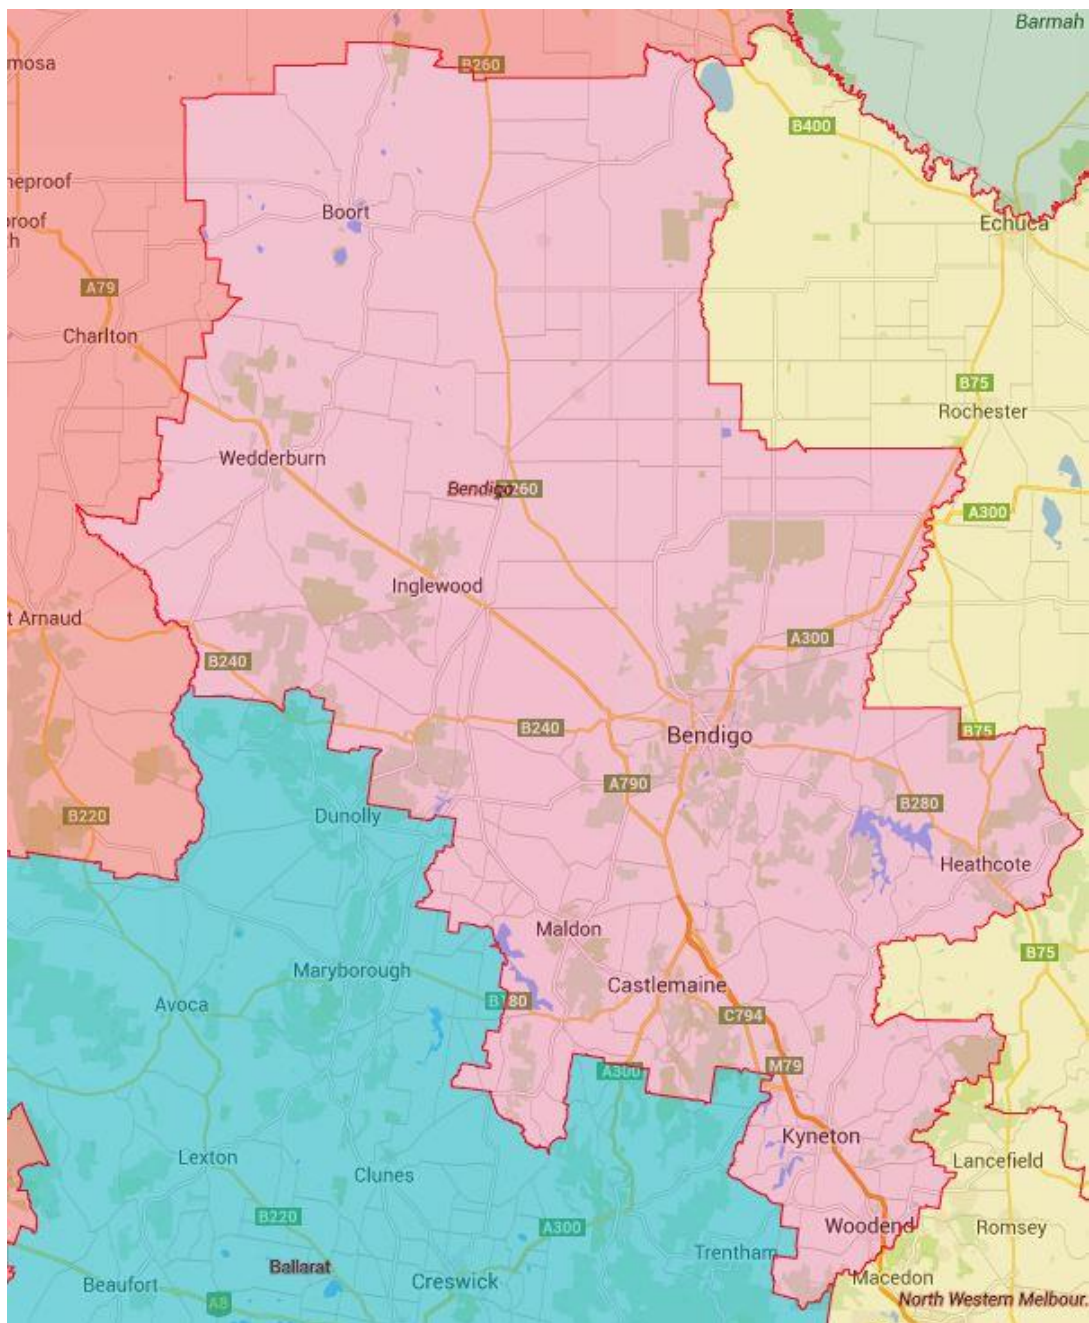

Detailed Map – Murray and South East

[Return to outcomes](#)

Detailed Map – North West Country SA

[Return to outcomes](#)

Detailed Map – Hobart and Southern Tasmania

[Return to outcomes](#)

Detailed Map – North and North Western Tasmania

[Return to outcomes](#)

Detailed Map – Ballarat

[Return to outcomes](#)

Detailed Map – Barwon

[Return to outcomes](#)

Detailed Map – Bendigo

[Return to outcomes](#)

Detailed Map – Gippsland

[Return to outcomes](#)

Detailed Map – Goulburn/Murray

[Return to outcomes](#)

Detailed Map – Inner Metropolitan Melbourne

[Return to outcomes](#)

Detailed Map – North Eastern Melbourne

[Return to outcomes](#)